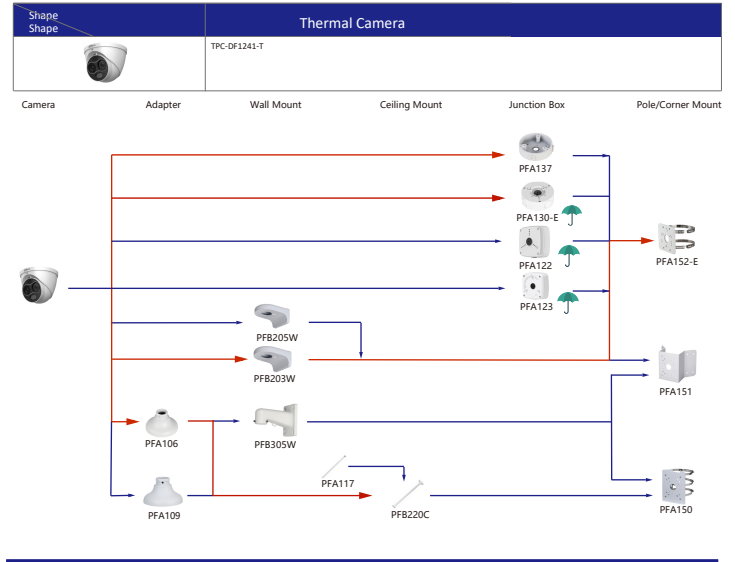

Selection of Thermal Camera