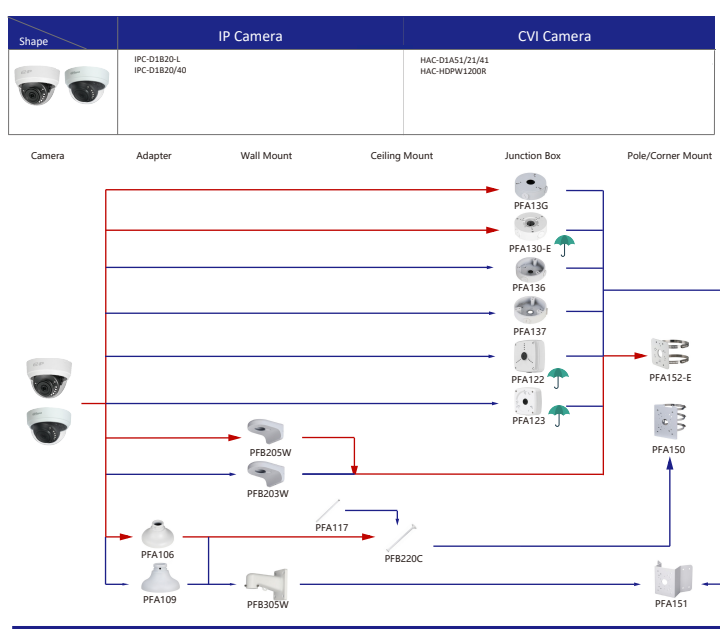

Selection of IP&CVI Dome Camera

Shape	IP Camera	CVI Camera
	IPC-HDBW4231/4431E-S-54 IPC-HDBW4231/4431E-AS-54 IPC-HDBW2230/2431/2831/2531/2231E-S-52 IPC-HDBW1531/1431/1230/1420/1300/1200/1100/1020E IPC-HDBW3241/3441/3541/3841/1431/1230/1531E-S IPC-HDBW3249/3449E-AS-NI IPC-HDBW4120/4220/4221E-AS IPC-HDBW4231/4431/4631/4831E-AS IPC-HDBW1120/1320E-W	HAC-HDBW2501/2241/1100/1200/1400/2221/2231/2401/1230/1500/1200E