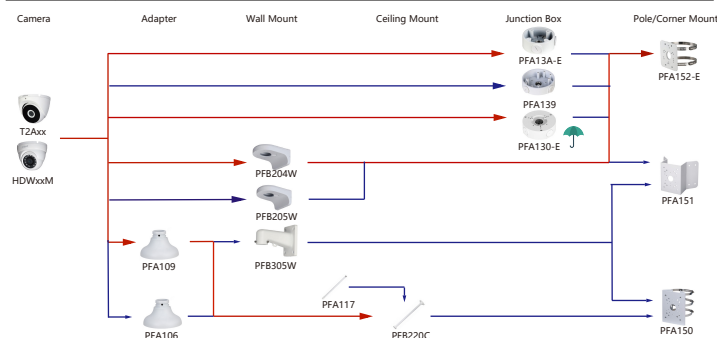

Shape	IP Camera	CVI Camera
	IPC-T1820/40 IPC-T1820-L	HAC-HDW1200/1230/1500/1220SL HAC-HDW1509/1409T(A)-LED HAC-HDW1800T(A)

Selection of IP&CVI Eyeball Camera

Shape	IP Camera	CVI Camera
	IPC-HDW1020/1120/1220/1320/1420/1230/1531/1431S	HAC-HDW2221/2231S

Shape	IP Camera	CVI Camera
		HAC-HDW1100/1200/1220/1400R-VF

- Orange font ----- Special accessories
- Red font ----- Recommended
- Red font ----- Special installation
- Red box ----- Included in package, no need order
- Green umbrella ----- IP66

Selection of IP&CVI Eyeball Camera

Shape	IP Camera	CVI Camera
	IPC-HDW4120/4220/4221/4231/4421/4431M	HAC-HDW1100/1200/1220/1400/2221/2231/2401/2241/2501/1230/1500/1800M HAC-T2441/21

Shape	IP Camera	CVI Camera
	IPC-HDW2230/2431/2831/2531/2231T-AS-S2 IPC-HDW2239/2439T-AS-LED-S2	HAC-ME1100/1200/2221/1500/1200E HAC-ME1200/1500E-LED

Selection of IP&CVI Eyeball Camera

Shape	IP Camera	CVI Camera
		HAC-HDW1100/1200/1400/1200R HAC-T1441/51

Shape	IP Camera	CVI Camera
		HAC-HDW2501/2241TLMQ-A HAC-HDW1200/1400/1500/1231TLMQ(A)-LED HAC-HDW1400/1200/1500TQ(A) HAC-HDW2501TQ-A HAC-HDW1200TLMQ-A-POC