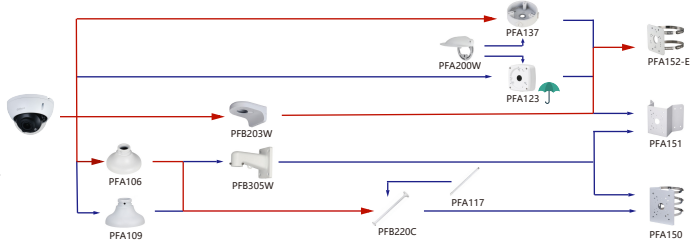

Shape	IP Camera	CVI Camera
	IPC-HDBW5241/5541/5442R-S IPC-HDBW4239/5241/5541/5442R-ASE IPC-HDBW2231/2431/2831/2531R-ZS-S2 IPC-HDBW5231/2431/2831/2231R-ZAS-S2 IPC-HDBW3841/2441/3541/3241R-ZS IPC-HDBW5489R-ASE-LED IPC-HDBW3841/3441/3541/3241R-ZAS IPC-HDBW5242R-ASE-MF IPC-HDBW5241/5442R-ASE-NI IPC-HDBW5429R-ASE-S2 IPC-HDBW2100/2121/2220/2221/2320/2421/2231/2531/2431R-ZS/VFS IPC-HDBW5231/5431/5830R-Z IPC-HDBW5231/5431/5631/5831R-ZE	HAC-HDBW2802/2402R HAC-HDBW2221/2231/2401/2802/2601/2241/2501/1230/1200/1500 /2402/1400R-Z HAC-HDBW2601/2802/2501/2402/2241/1500/2221/2231/2401R-Z-0P HAC-HDBW2411/1200/1230/1400/1500/2231R-Z-0OC HAC-HDBW1100/1200/1220/1400R-VF

Camera   Adapter   Wall Mount   Ceiling Mount   Junction Box   Pole/Corner Mount