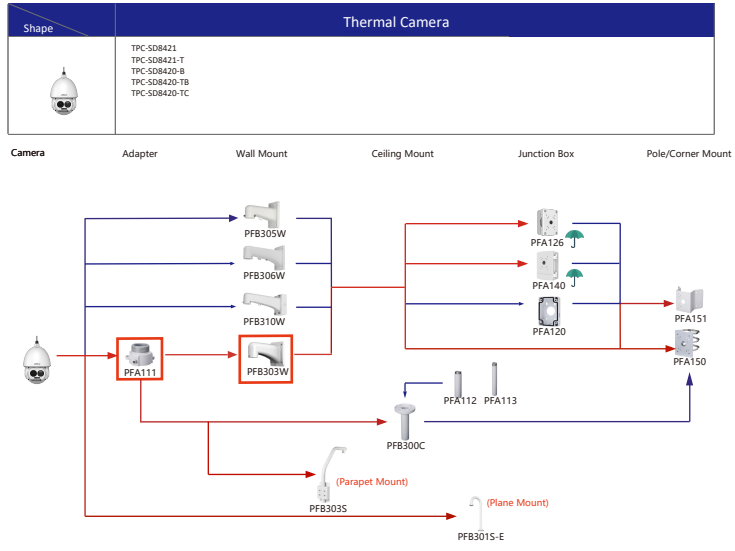

Shape	IP PTZ Camera	CVI PTZ Camera			
	SD12200/12203T-GN-W SD1A200/203T-GN-W SD1A404XB-GNR-W				
Camera	Adapter	Wall Mount	Ceiling Mount	Junction Box	Pole/Corner Mount

Selection of PTZ Camera

Shape	IP PTZ Camera	CVI PTZ Camera			
	SD22204/22404T-GN-W SD22204U-E-GN-W				
Camera	Adapter	Wall Mount	Ceiling Mount	Junction Box	Pole/Corner Mount

Shape	IP PTZ Camera	CVI PTZ Camera			
	SD22204/22404T-GN SD22204U-E-GN	SD22204-GC SD22204-GC-LB			
Camera	Adapter	Wall Mount	Ceiling Mount	Junction Box	Pole/Corner Mount

Shape	IP PTZ Camera	CVI PTZ Camera			
	SD12200/12203T-GN SD1A404XB-GNR(W) SD1A404XB-GNR SD1A200/203T-GN				
Camera	Adapter	Wall Mount	Ceiling Mount	Junction Box	Pole/Corner Mount

Selection of Thermal Camera

Selection of Thermal Camera

Selection of Thermal Camera

Selection of Thermal Camera