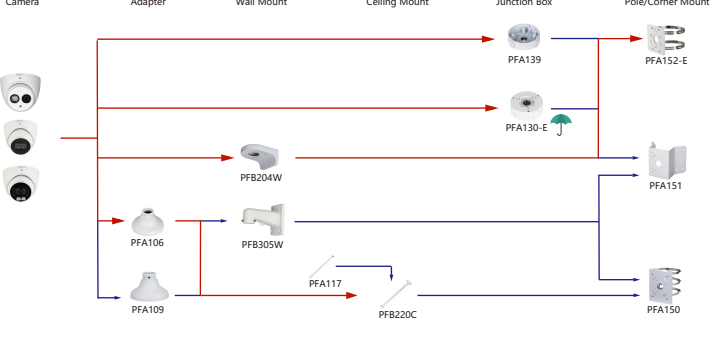

Camera    Adapter    Wall Mount    Ceiling Mount    Junction Box    Pole/Corner Mount

- Orange font-----Special accessories
- Red line-----Recommended
- Red font-----Special installation
- Red box-----Included in package, no need order
- Umbrella icon-----IP66

Selection of IP&CVI Eyeball Camera

Shape	IP Camera	CVI Camera
	IPC-HDW4231/4431EM-AS-S4 IPC-HDW5541/5241/5442TM-AS IPC-HDW5541/5241/5442TM-ASE IPC-HDW5341/5442TM-AS-LED IPC-HDW3841/4231/4431/4830EM-AS IPC-HDW4831/4231/4431/4631EM-ASE IPC-HDW4120/4220/4421EM-AS	HAC-HDW1100/1200/1220/2221/2401/1400/1230/1500EM-A HAC-HDW1300/1400/1500EM-A-POC HAC-HDW1200/1400/1500EM-POC HAC-HDW1000/1200/1220/2221/2401/1400/2231/2401/1500EM HAC-HDW2802/2402/2241/2601/2249/2501T-A HAC-HDW2249T-A-LED HAC-HDW1509/1409/1239T-AJ-LED

Shape	IP Camera	CVI Camera
	IPC-T1820/40 IPC-T1820-L	HAC-HDW1200/1230/1500/1220SL HAC-HDW1509/1409T(A)-LED HAC-HDW1800T(A)

Selection of IP&CVI Eyeball Camera

Shape	IP Camera	CVI Camera
	IPC-HDW1020/1120/1220/1320/1420/1230/1531/1431S	HAC-HDW2221/2231S