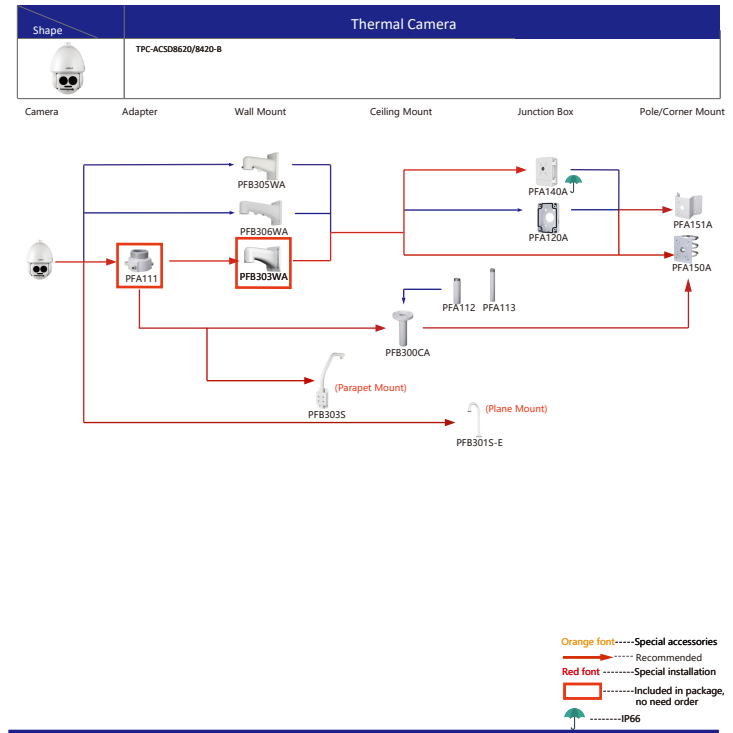

Selection of Thermal Camera