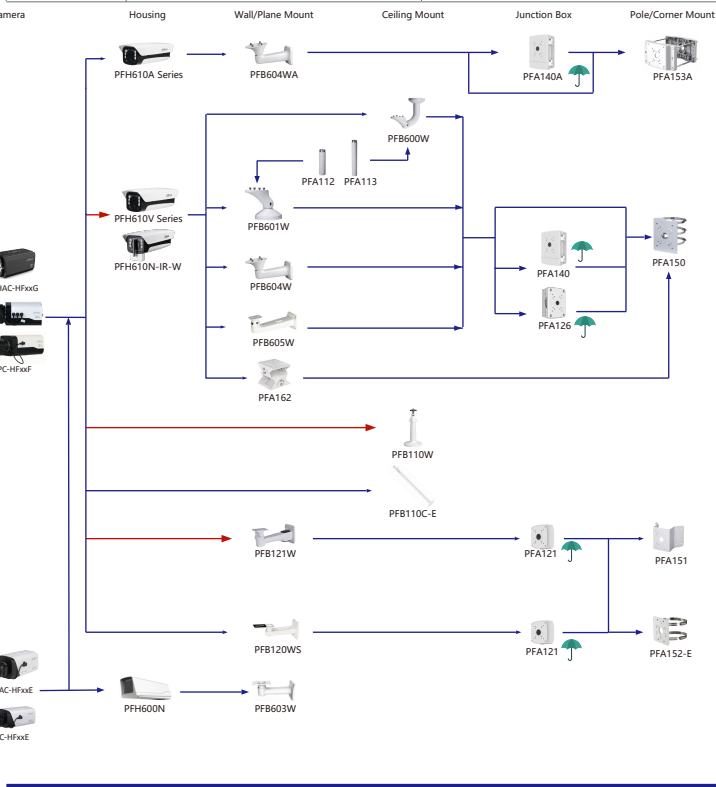

# Camera Accessories Selection

Guide you how to install all the cameras

- Orange font ---- Special accessories
- Green font ---- Not recommended
- Red font ---- Special installation
- Red box ---- Included in package, no need order
- Umbrella icon ---- IP66

## Selection of IP&CVI Box Camera

Shape	IP Camera		CVI Camera	
	IPC-HFx6E	IPC-HFxxF-HDMI	HAC-HFx6E	HAC-HFx6E-T
	IPC-HFx6E-E	IPC-HFxxF-T	HAC-HFx6G	
	IPC-HFx6E-E-MF	IPC-HFxxF		
	IPC-HFx6E-2E-S2	IPC-HFxxF-FD		
		IPC-HFxxF-FR		
		IPC-HFxxF-E		