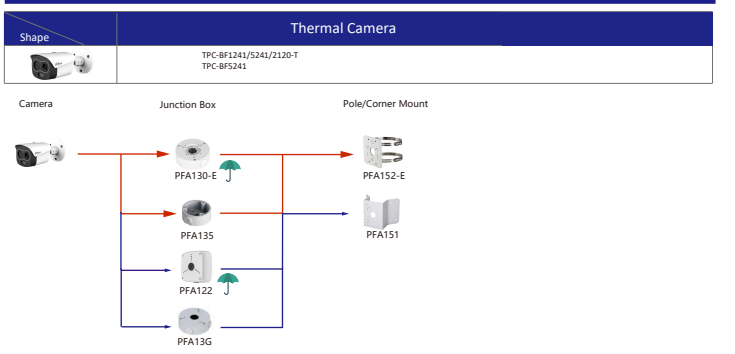

Selection of Thermal Camera