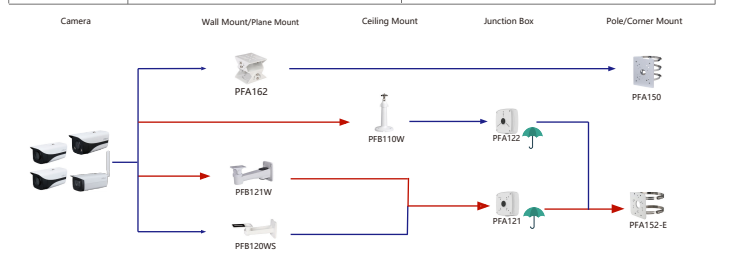

Shape	IP Camera	CVI Camera
	IPC-HFW3241/3441M-AS-I2 IPC-HFW2230M-AS-LED-B IPC-HFW2430/2239M-AS-LED-B-S2 IPC-HFW2230M-AS-LED IPC-HFW3441M-AS-SFC-I2 IPC-HFW2231M-AS-I2-B-S2 IPC-HFW3241DF-AS-4G