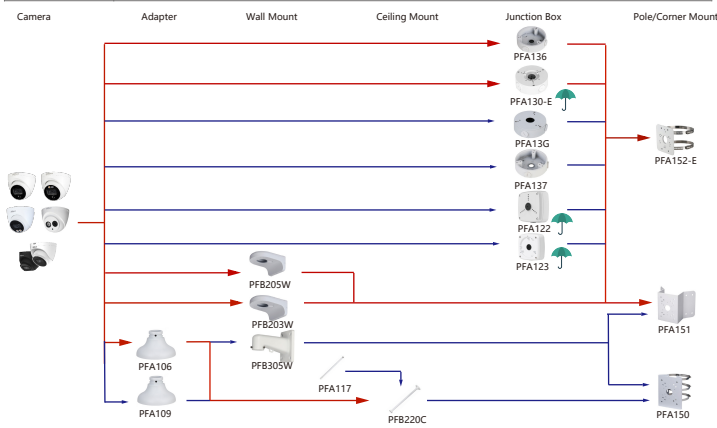

Shape	IP Camera	CVI Camera
	IPC-T1820/40 IPC-T1820-L	HAC-HDW1200/1230/1500/1220SL HAC-HDW1509/1409T(A)-LED HAC-HDW1800T(A)

Selection of IP&CVI Eyeball Camera

Shape	IP Camera	CVI Camera
	IPC-HDW1020/1120/1220/1320/1420/1230/1531/1431S	HAC-HDW2221/2231S

Shape	IP Camera	CVI Camera
		HAC-HDW1100/1200/1220/1400R-VF

- Orange font ----- Special accessories
- Red font ----- Recommended
- Red font ----- Special installation
- Red box ----- Included in package, no need order
- Green umbrella ----- IP66

Selection of IP&CVI Eyeball Camera

Shape	IP Camera	CVI Camera
	IPC-HDW4120/4220/4221/4231/4421/4431M	HAC-HDW1100/1200/1220/1400/2221/2231/2401/2241/2501/1230/1500/1800M HAC-T2441/21

Shape	IP Camera	CVI Camera
	IPC-HDW2230/2431/2831/2531/2231T-AS-S2 IPC-HDW2239/2439T-AS-LED-S2	HAC-ME1100/1200/2221/1500/1200E HAC-ME1200/1500E-LED

Selection of IP&CVI Eyeball Camera

Shape	IP Camera	CVI Camera
		HAC-HDW1100/1200/1400/1200R HAC-T1441/51

Shape	IP Camera	CVI Camera
		HAC-HDW2501/2241TLMQ-A HAC-HDW1200/1400/1500/1231TLMQ(A)-LED HAC-HDW1400/1200/1500TQ(A) HAC-HDW2501TQ-A HAC-HDW1200TLMQ-A-POC