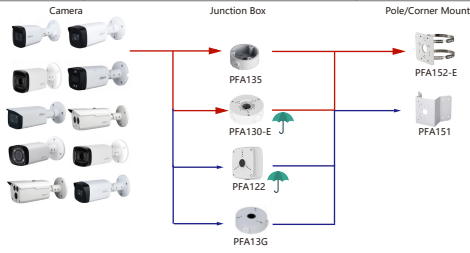

Shape	IP Camera	CVI Camera
	IPC-HFW120/220/2320R-2S-VFS	HAC-ME1809/1509TH-A-PV-POC
	IPC-HFW2120/2220/2221/2330/2331/2421R-2S/VFS-IREG	HAC-ME1809/1509TH-A-PV
	IPC-HFW4120D(-AS)	HAC-ME1800/1509/TH-PV
	IPC-HFW4120B(-AS)	HAC-HFW1500R-2-IRE-A-DP
	IPC-B2B204D-2S	HAC-HFW1200R-2-IREG-A-POC
	IPC-B2B20-L-2S	HAC-HFW1231TM-IB-A
	IPC-HFW5442/5541/5241T-S	HAC-HFW1231R-Z-A
	IPC-HFW5442/5541/5241T-SE	HAC-IBAS1721-Z
	IPC-HFW2831/2531/2431/2231T-AS-S2	HAC-HFW1231R-Z-A-DP
	IPC-HFW4239/4431/4631/4831/5442/5541/5241T-ASE	HAC-HFW1100/1200/1220/1400R-VF
	IPC-HFW5821-ASE-S2	HAC-HFW1100/1200/1220/1400R-VF-IREG
	IPC-HFW5241/5442T-ASE-NI	HAC-HFW2221/2231/2401/1200/1230/1400/1500R-2-IREG
	IPC-HFW5242T-ASE-MF	HAC-HFW2221/2231/2401R-2-IREG-DP
	IPC-HFW4431/4231T-S-54	HAC-HFW2231R-Z-POC
	IPC-HFW5541/5241T-AS-PV	HAC-HFW2231/1230/1400/1500R-2-IREG-POC
	IPC-HFW5449T-ASE-LED	HAC-HFW2231R-Z-IREG-0722
	IPC-HFW5241/5442T-AS-LED	HAC-HFW1500R-2-IREG-A
	IPC-HFW2531/2431/2231T-2S-VFS	HAC-HFW1200/1500R-2-IREG(-A)
	IPC-HFW2831/2531/2431/2231T-2S-2	HAC-HFW1500R-2-IREG-A-DP
	IPC-HFW3841/3241/3441/3541/T-2S	HAC-HFW3401/2231/1100/1200/1220/1400/2231/1230/1500
	IPC-HFW3541/3841/3241/3441T-2AS	HAC-HFW1200/1220/1400/2231B
	IPC-HFW2831/2531/2431/2231T-2AS-2	HAC-84A21/41/51-VF
	IPC-HFW3549/3449/3249/3849T1-AS-PV	HAC-HFW1200/1220TH
	IPC-HFW5489T1-ASE-LED	HAC-HFW1200TH-A
	IPC-HFW5449T1-ASE-D2	HAC-HFW1801/1500/1400/1230/1220/1200/1800TH-IB
	IPC-HFW3449/3849/3549T1-AS-PV-S3	HAC-HFW1801/1500/1400/1230/1220/1200/1800TH-14
		HAC-HFW1231TM-IB-A
		HAC-HFW1200TH-IB-A-POC
		HAC-HFW2802/2601/2241/2501/2402T-Z-A
		HAC-HFW3802/2601/2241/2501/2402T-Z-A-DP
		HAC-HFW2241T-Z-POC
		HAC-HFW2241T-Z-A-VP-0622
		HAC-HFW2501/2241TU-Z-A
		HAC-HFW2501/2241TU-Z-A-DP
		HAC-HFW2241TU-Z-A-POC
		HAC-HFW2802T-A-IB
		HAC-HFW2241/2249/2501/2402T-IB-A
		HAC-HFW2249T-IB-A-LED
		HAC-HFW1509T-A-LED-POC
		HAC-HFW1509T-A-LED-POC
		HAC-HFW2249T-A-LED
		HAC-HFW1800T1-A
		HAC-HFW1239/1509TU-Z-A-LED-DP
		HAC-HFW1239/1509/2249TU-Z-A-LED
		HAC-HFW2501/2241TU-A
		HAC-HFW2241TU-A-POC
		HAC-HFW1239/1509MH-A-LED
		HAC-HFW1239MH-AJ-LED