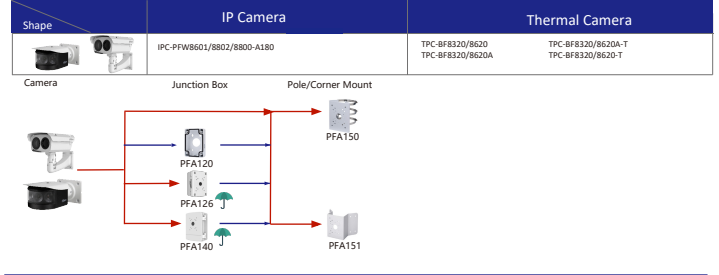

Selection of Special Camera

Shape	IP Camera	CVI Camera
	IPC-PDBW5831/82041-8360