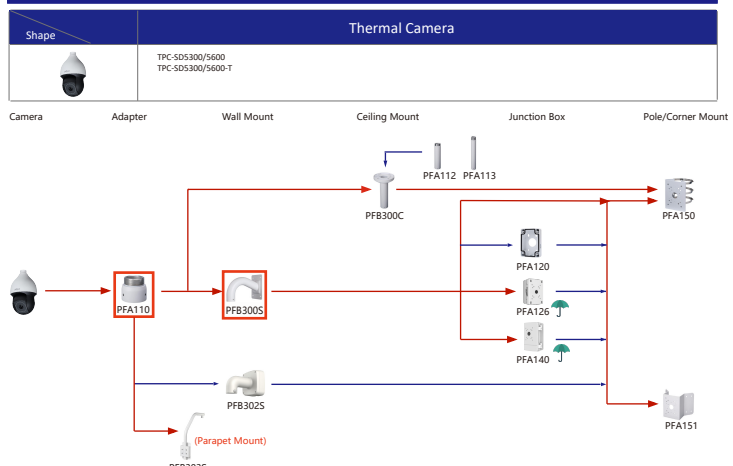

Selection of Thermal Camera

Selection of Thermal Camera

Selection of Thermal Camera

Selection of Thermal Camera

### Selection of Special Camera

Shape	Special Camera	Shape	Special Camera
	IPC-HDBW8232E-Z-SL		SD60230U-HN-SL
	IPC-HFW5221E-Z-IRA/BIRA		IPC-HDPW5241/5442/5541G-Z
	PSDW81642M-A360 PSDW8842M-A180		
	PSDW8842ML-A180-D237 PSDW81642ML-A360-D237 PSDW81642M-A180-Q440		Parking Space Detector
	IPC-HFW5100-IRA IPC-HFW5200-IRA		
	SDT5X405-4F-WA SDT5X235-3F-WA-0600 SDT5X425-4Z4-QA-2812 SDT5X425-4Z4-QA-0832 SDT5X405-4F-QA-0600		SD42C212T-HN SD42C212T-HN(HC-53) SD52C120/200/230T-HN SD52C131/225/230(HC-53) SD42C212T-HC SD42C212T-HC(HC-53) SD52C200-HC SD52C215-HC-LA SD42C230/430/1200-HC SD42C212T-HN(S2) SD52C131/225/230/430U-HN
	IPC-HFS7842-Z-SG-LED IPC-HFS7443-Z-U-D2		IPC-PFW8840-A180 IPC-PFW83242-A180