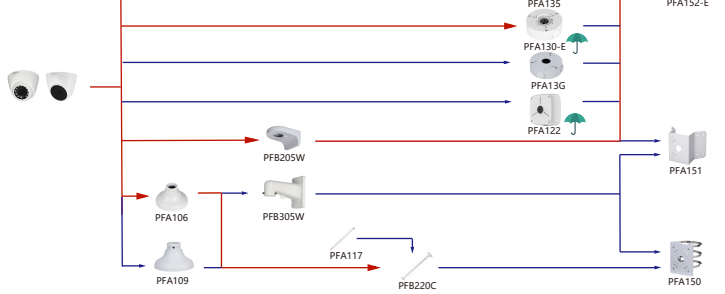

Selection of IP&CVI Eyeball Camera

Shape	IP Camera	CVI Camera
	IPC-HDW4120/4220/4221/4231/4421/4431M	HAC-HDW1100/1200/1220/1400/2221/2231/2401/2241/2501/1230/1500/1800M HAC-T2441/21

Shape	IP Camera	CVI Camera
	IPC-HDW2230/2431/2831/2531/2231T-AS-S2 IPC-HDW2239/2439T-AS-LED-S2	HAC-ME1100/1200/2221/1500/1200E HAC-ME1200/1500E-LED

Selection of IP&CVI Eyeball Camera

Shape	IP Camera	CVI Camera
		HAC-HDW1100/1200/1400/1200R HAC-T1441/51

Shape	IP Camera	CVI Camera
		HAC-HDW2501/2241TLMQ-A HAC-HDW1200/1400/1500/1231TLMQ(A)-LED HAC-HDW1400/1200/1500TQ(A) HAC-HDW2501TQ-A HAC-HDW1200TLMQ-A-POC

Selection of IP&CVI Eyeball Camera

Selection of IP&CVI Eyeball Camera

Selection of IP&CVI Eyeball Camera

Selection of IP&CVI Eyeball Camera

Selection of PTZ Camera

Shape	IP PTZ Camera	CVI PTZ Camera			
	SD60131/60225/60230/60430U-HNI SD60130/60220/60220/60230F-HNI SD65F230F-HNI SD65F233XA-HNR SD6AE230F-HNI SD6AE245/530U-HNI SD6AE240/830V-HNI SD60230U-HNI-SL (Stainless steel cameras are not recommended to use universal brackets)	SD6AL240-HNI SD6AL230F-HNI SD6AL245U-HNI SD6AL245U-HNI-IR SD6AL30V-HNI SD6AL445/233/245XA-HNR SD6AL445/233XA-HNR-IR			
Camera	Adapter	Wall Mount	Ceiling Mount	Junction Box	Pole/Corner Mount