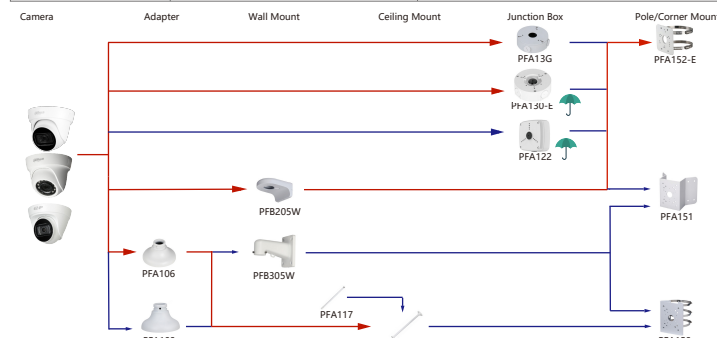

Camera    Adapter    Wall Mount    Ceiling Mount    Junction Box    Pole/Corner Mount

- Orange font-----Special accessories
- Red line-----Recommended
- Red font-----Special installation
- Red box-----Included in package, no need order
- Umbrella icon-----IP66

Selection of IP&CVI Eyeball Camera

Shape	IP Camera	CVI Camera
	IPC-HDW4231/4431EM-AS-S4 IPC-HDW5541/5241/5442TM-AS IPC-HDW5541/5241/5442TM-ASE IPC-HDW5341/5442TM-AS-LED IPC-HDW3841/4231/4431/4830EM-AS IPC-HDW4831/4231/4431/4631EM-ASE IPC-HDW4120/4220/4421EM-AS	HAC-HDW1100/1200/1220/2221/2401/1400/1230/1500EM-A HAC-HDW1300/1400/1500EM-A-POC HAC-HDW1200/1400/1500EM-POC HAC-HDW1000/1200/1220/2221/2401/1400/2231/2401/1500EM HAC-HDW2802/2402/2241/2601/2249/2501T-A HAC-HDW2249T-A-LED HAC-HDW1509/1409/1239T-AJ-LED

Shape	IP Camera	CVI Camera
	IPC-T1820/40 IPC-T1820-L	HAC-HDW1200/1230/1500/1220SL HAC-HDW1509/1409T(A)-LED HAC-HDW1800T(A)

Selection of IP&CVI Eyeball Camera

Shape	IP Camera	CVI Camera
	IPC-HDW1020/1120/1220/1320/1420/1230/1531/1431S	HAC-HDW2221/2231S