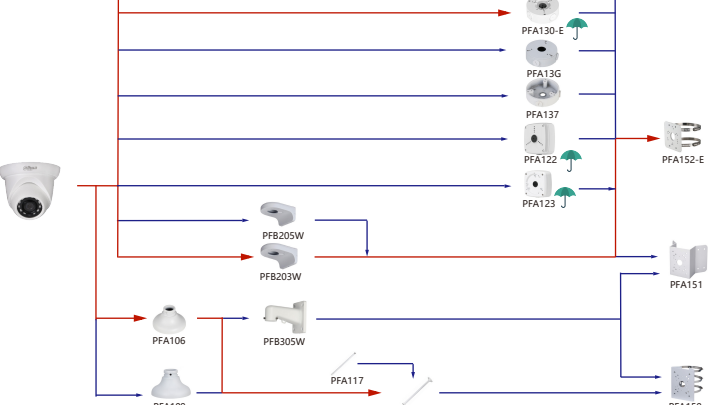

Camera    Adapter    Wall Mount    Ceiling Mount    Junction Box    Pole/Corner Mount

- Orange font-----Special accessories
- Red line-----Recommended
- Red font-----Special installation
- Red box-----Included in package, no need order
- Umbrella icon-----IP66

Selection of IP&CVI Eyeball Camera

Shape	IP Camera	CVI Camera
	IPC-HDW4231/4431EM-AS-S4 IPC-HDW5541/5241/5442TM-AS IPC-HDW5541/5241/5442TM-ASE IPC-HDW5341/5442TM-AS-LED IPC-HDW3841/4231/4431/4830EM-AS IPC-HDW4831/4231/4431/4631EM-ASE IPC-HDW4120/4220/4421EM-AS	HAC-HDW1100/1200/1220/2221/2401/1400/1230/1500EM-A HAC-HDW1300/1400/1500EM-A-POC HAC-HDW1200/1400/1500EM-POC HAC-HDW1000/1200/1220/2221/2401/1400/2231/2401/1500EM HAC-HDW2802/2402/2241/2601/2249/2501T-A HAC-HDW2249T-A-LED HAC-HDW1509/1409/1239T-AJ-LED

Shape	IP Camera	CVI Camera
	IPC-T1820/40 IPC-T1820-L	HAC-HDW1200/1230/1500/1220SL HAC-HDW1509/1409T(A)-LED HAC-HDW1800T(A)

Selection of IP&CVI Eyeball Camera

Shape	IP Camera	CVI Camera
	IPC-HDW1020/1120/1220/1320/1420/1230/1531/1431S	HAC-HDW2221/2231S