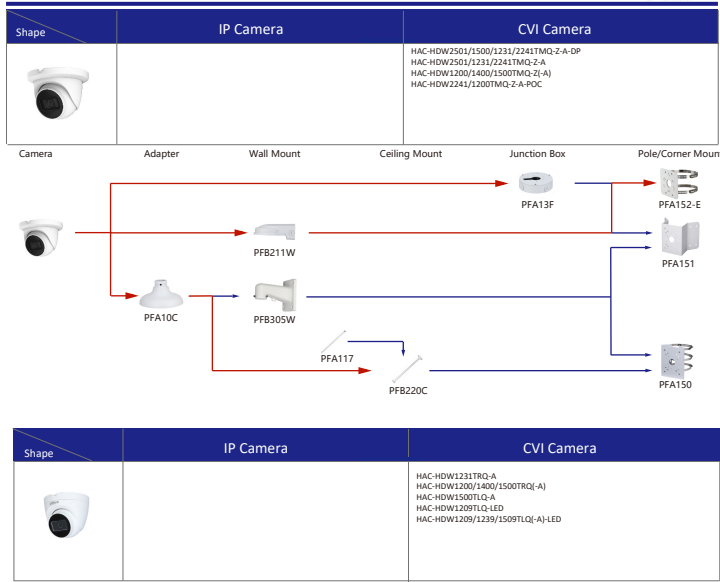

Selection of IP&CVI Eyeball Camera

Shape	IP Camera	CVI Camera
	IPC-HDW4120/4220/4221/4231/4421/4431M	HAC-HDW1100/1200/1220/1400/2221/2231/2401/2241/2501/1230/1500/1800M HAC-T2441/21

Shape	IP Camera	CVI Camera
	IPC-HDW2230/2431/2831/2531/2231T-AS-S2 IPC-HDW2239/2439T-AS-LED-S2	HAC-ME1100/1200/2221/1500/1200E HAC-ME1200/1500E-LED

Selection of IP&CVI Eyeball Camera

Shape	IP Camera	CVI Camera
		HAC-HDW1100/1200/1400/1200R HAC-T1441/51

Shape	IP Camera	CVI Camera
		HAC-HDW2501/2241TLMQ-A HAC-HDW1200/1400/1500/1231TLMQ(A)-LED HAC-HDW1400/1200/1500TQ(A) HAC-HDW2501TQ-A HAC-HDW1200TLMQ-A-POC

Selection of IP&CVI Eyeball Camera

Selection of IP&CVI Eyeball Camera

Selection of IP&CVI Eyeball Camera

Selection of IP&CVI Eyeball Camera

Selection of PTZ Camera

Shape	IP PTZ Camera	CVI PTZ Camera			
	SD60131/60225/60230/60430U-HNI SD60130/60220/60220/60230F-HNI SD65F230F-HNI SD65F233XA-HNR SD6AE230F-HNI SD6AE245/530U-HNI SD6AE240/830V-HNI SD60230U-HNI-SL (Stainless steel cameras are not recommended to use universal brackets)	SD6AL240-HNI SD6AL230F-HNI SD6AL245U-HNI SD6AL245U-HNI-IR SD6AL30V-HNI SD6AL445/233/245XA-HNR SD6AL445/233XA-HNR-IR			
Camera	Adapter	Wall Mount	Ceiling Mount	Junction Box	Pole/Corner Mount