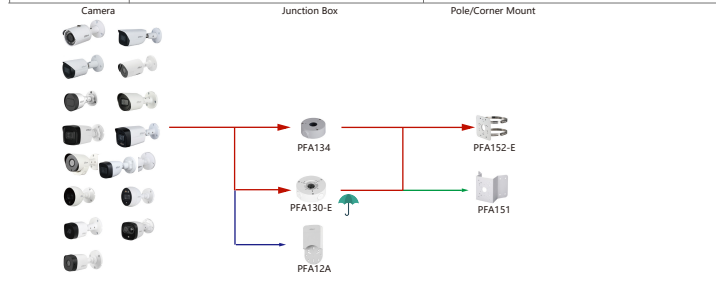

Shape	IP Camera	CVI Camera
	IPC-HFW1020/1120/1220/1230/1320/1420/4120/4431/1431/1531S IPC-HFW3541/3841/3441/3241E-SA IPC-HFW3541/3841/3441/3241E-AS IPC-HFW3449/3249E-AS-NI IPC-HFW3449/3549/3249E-AS-LED IPC-HFW2230/2231/2431/2531/2831S-5-S2 IPC-HFW2239/2439E-SA-LED-S2 IPC-HFW1120/1320S-W IPC-B1820-L IPC-B1820/40	HAC-HFW2221/2231/2241/2401/2501/1000/1100/1200/1220/1230/1400/1500S HAC-HFW1400/1230/1200/1500/1200T HAC-HFW1200/1230/1400/1500S-POC HAC-HFW1230/1500/1200T-A HAC-HFW1230/1400/1500T-A-POC HAC-HFW1230/1500/1220/1200T HAC-HFW1230/1500/1200T-A HAC-HFW1000/1100/1200/1220/1400/1230/1500S HAC-ME2802/1200/1500B HAC-ME1200/1500B-LED HAC-ME1200/1500D HAC-ME1800B/1509/1500/1200B-LS HAC-ME1200/1500/1800B-L HAC-B2441/51 HAC-B2441/51 HAC-HFW1231/1500/1200/1400CM(-A) HAC-HFW1240/2241CM(-A) HAC-HFW1231C-A HAC-HFW1500/1259/1200C HAC-HFW1209C-LED HAC-HFW1231TLW-4E(A) HAC-HFW1230/1400/1500T-POC HAC-HFW1200/2241CM-A-POC HAC-HFW1000/1100/1200/1220RM HAC-HFW1800TL(-A) HAC-HFW1200TL-A-SS HAC-HFW1509/1409/1239T(-A)-LED HAC-HFW1509/1409/1239TLM(-A)-LED HAC-HFW1500T(-A) HAC-ME1200/1400B-PB HAC-HFW1200/1400/1500C(-A) HAC-HFW1209/1239/1509C(-A)-LED HAC-HFW1209C(-A)-LED HAC-ME1200(-L)