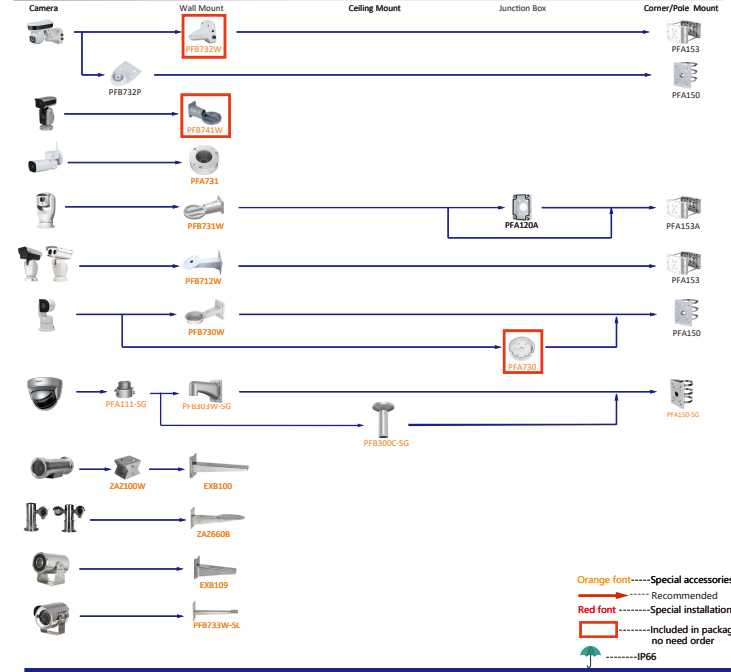

Selection of Thermal Camera

Selection of Thermal Camera

Selection of Thermal Camera

Selection of Thermal Camera

### Selection of Special Camera

Shape	Special Camera	Shape	Special Camera
	IPC-HDBW8232E-Z-SL		SD60230U-HN-SL
	IPC-HFW5221E-Z-IRA/BIRA		IPC-HDPW5241/5442/5541G-Z
	PSDW81642M-A360 PSDW8842M-A180		
	PSDW8842ML-A180-D237 PSDW81642ML-A360-D237 PSDW81642M-A180-Q440		Parking Space Detector
	IPC-HFW5100-IRA IPC-HFW5200-IRA		
	SDT5X405-4F-WA SDT5X235-3F-WA-0600 SDT5X425-4Z4-QA-2812 SDT5X425-4Z4-QA-0832 SDT5X405-4F-QA-0600		SD42C212T-HN SD42C212T-HN(HC-53) SD52C120/200/230T-HN SD52C131/225/230(HC-53) SD42C212T-HC SD42C212T-HC(HC-53) SD52C200-HC SD52C215-HC-LA SD42C230/430/1200-HC SD42C212T-HN(S2) SD52C131/225/230/430U-HN
	IPC-HFS7842-Z-SG-LED IPC-HFS7443-Z-U-D2		IPC-PFW8840-A180 IPC-PFW83242-A180

### Selection of Special Camera

Shape	Special Camera	Shape	Special Camera
	S0T5A405WA-4F-8		SDZW2000T-SL
	PTZ83840/83440/83240-HNF-WA		PTZ1C200/203UE-GN PTZ1C200/203UE-GN-W
	PTZ19245/19240U-HRB-N PTZ19245/19240U-HRB-N-B PTZ192C40B-HRB-L		PTZ12248V-HRB-N PTZ12248V-LRB-N PTZ12230F-HRB-N-S2 PTZ12230F-LRB-N-S2
	PTZ1A225U-IRA-N		EPC230U
	EPC230U-PTZ EPC230U-PTZ-IR EPC245U-PTZ EPC245U-PTZ-IR		SDZW2030U-SL
	IPC-PDBW8840-A180		