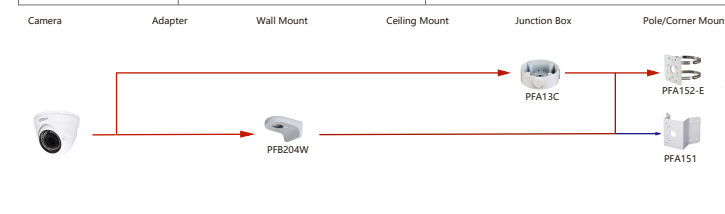

Shape	IP Camera	CVI Camera
		HAC-HDW1100/1200/1220/1400R-VF