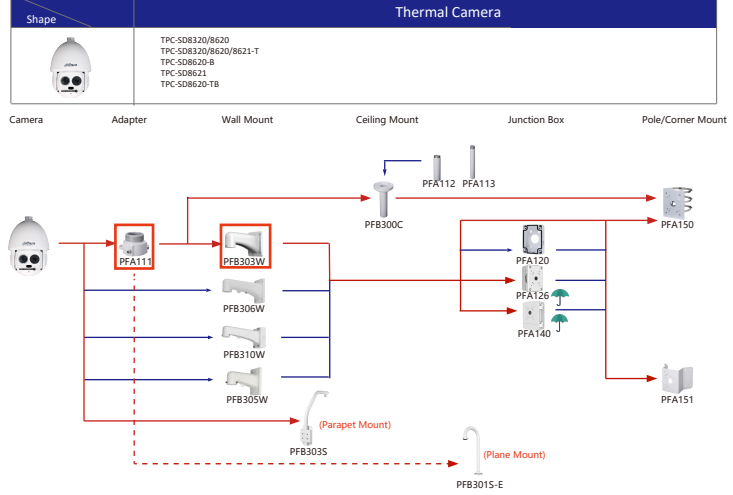

Shape	IP PTZ Camera	CVI PTZ Camera			
	SD22204/22404T-GN SD22204U-E-GN	SD22204-GC SD22204-GC-LB			
Camera	Adapter	Wall Mount	Ceiling Mount	Junction Box	Pole/Corner Mount

Shape	IP PTZ Camera	CVI PTZ Camera			
	SD12200/12203T-GN SD1A404XB-GNR(W) SD1A404XB-GNR SD1A200/203T-GN				
Camera	Adapter	Wall Mount	Ceiling Mount	Junction Box	Pole/Corner Mount

Selection of Thermal Camera

Selection of Thermal Camera

Selection of Thermal Camera

Selection of Thermal Camera

### Selection of Special Camera

Shape	Special Camera	Shape	Special Camera
	IPC-HDBW8232E-Z-SL		SD60230U-HN-SL
	IPC-HFW5221E-Z-IRA/BIRA		IPC-HDPW5241/5442/5541G-Z
	PSDW81642M-A360 PSDW8842M-A180		
	PSDW8842ML-A180-D237 PSDW81642ML-A360-D237 PSDW81642M-A180-Q440		Parking Space Detector
	IPC-HFW5100-IRA IPC-HFW5200-IRA		
	SDT5X405-4F-WA SDT5X235-3F-WA-0600 SDT5X425-4Z4-QA-2812 SDT5X425-4Z4-QA-0832 SDT5X405-4F-QA-0600		SD42C212T-HN SD42C212T-HN(HC-53) SD52C120/200/230T-HN SD52C131/225/230(HC-53) SD42C212T-HC SD42C212T-HC(HC-53) SD52C200-HC SD52C215-HC-LA SD42C230/430/1200-HC SD42C212T-HN(S2) SD52C131/225/230/430U-HN
	IPC-HFS7842-Z-SG-LED IPC-HFS7443-Z-U-D2		IPC-PFW8840-A180 IPC-PFW83242-A180