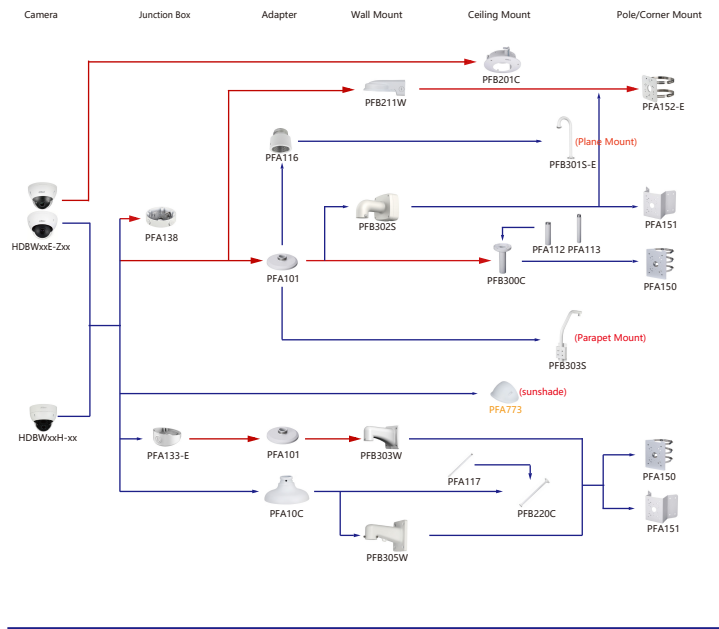

Selection of IP&CVI Dome Camera

Shape	IP Camera	CVI Camera
	IPC-HDBW5121/5220/5221/5231/5421/5431/5830 /R231/61300/8232/8331/8630/81200/8241/8241E-Z IPC-HDBW5231/5431/5631/5831/8331/8241/5241E-Z5E IPC-HDBW5231/5431/5830/8331/8331/8241/5241E-Z5 IPC-HDBW5442/5442E-2S4 /B130/8630/8331/8232/831E-ZE IPC-HDBW5442/5241E-ZHE IPC-HDBW4231/4431E-ZS4 IPC-HDBW5242E-ZE-MF IPC-HDBW8242E-Z4FD IPC-HDBW8242E-Z4FR IPC-HDBW5231E-ZE-HDMI IPC-HDBW7442/7842/71242H-Z IPC-HDBW7442/7842H-Z4 IPC-HDBW7442H-ZFR IPC-HDBW7442H-Z4FR IPC-HDBW5842/5442H-ZHE IPC-HDBW5442H-Z4E IPC-HDBW5442H-ZE IPC-HDBW5242H-Z6E-MF IPC-HDBW5242H-ZHE-MF IPC-HDBW5242H-ZE-MF IPC-HDBW5842H-Z4HE-S2 IPC-HDBW5842H-ZE-S2 IPC-HDBW5842H-Z4E-S2 IPC-HDBW5842H-ZHE-S	HAC-HDBW3802/3231E-Z HAC-HDBW3802/3231E-ZH HAC-HDBW3231E-ZT HAC-HDBW3231E-Z12 HAC-HFW3231E-Z12 HAC-HFW3231E-Z HAC-HFW3231E-ZH HAC-HFW3231E-ZT HAC-HFW3802E-ZH-VP HAC-HFW3802E-Z-VP