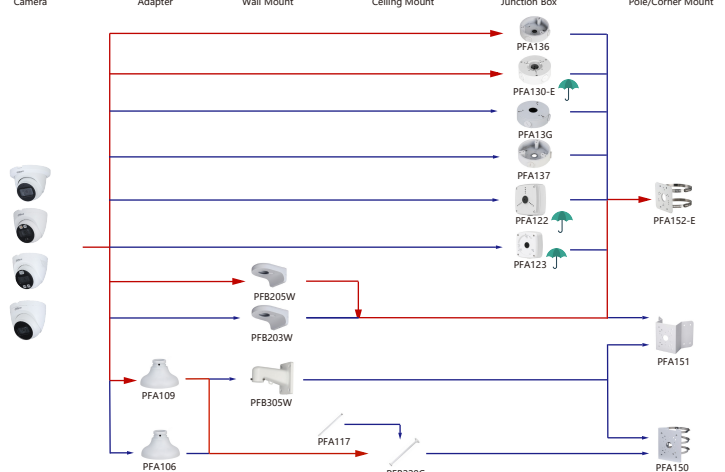

Shape	IP Camera	CVI Camera
		HAC-HDW1100/1200/1220/1400R-VF

- Orange font ----- Special accessories
- Red font ----- Recommended
- Red font ----- Special installation
- Red box ----- Included in package, no need order
- Green umbrella ----- IP66

Selection of IP&CVI Eyeball Camera

Shape	IP Camera	CVI Camera
	IPC-HDW4120/4220/4221/4231/4421/4431M	HAC-HDW1100/1200/1220/1400/2221/2231/2401/2241/2501/1230/1500/1800M HAC-T2441/21

Shape	IP Camera	CVI Camera
	IPC-HDW2230/2431/2831/2531/2231T-AS-S2 IPC-HDW2239/2439T-AS-LED-S2	HAC-ME1100/1200/2221/1500/1200E HAC-ME1200/1500E-LED

Selection of IP&CVI Eyeball Camera

Shape	IP Camera	CVI Camera
		HAC-HDW1100/1200/1400/1200R HAC-T1441/51

Shape	IP Camera	CVI Camera
		HAC-HDW2501/2241TLMQ-A HAC-HDW1200/1400/1500/1231TLMQ(A)-LED HAC-HDW1400/1200/1500TQ(A) HAC-HDW2501TQ-A HAC-HDW1200TLMQ-A-POC

Selection of IP&CVI Eyeball Camera

Selection of IP&CVI Eyeball Camera

Selection of IP&CVI Eyeball Camera

Selection of IP&CVI Eyeball Camera

Selection of PTZ Camera

Shape	IP PTZ Camera	CVI PTZ Camera			
	SD60131/60225/60230/60430U-HNI SD60130/60220/60220/60230F-HNI SD65F230F-HNI SD65F233XA-HNR SD6AE230F-HNI SD6AE245/530U-HNI SD6AE240/830V-HNI SD60230U-HNI-SL (Stainless steel cameras are not recommended to use universal brackets)	SD6AL240-HNI SD6AL230F-HNI SD6AL245U-HNI SD6AL245U-HNI-IR SD6AL30V-HNI SD6AL445/233/245XA-HNR SD6AL445/233XA-HNR-IR			
Camera	Adapter	Wall Mount	Ceiling Mount	Junction Box	Pole/Corner Mount