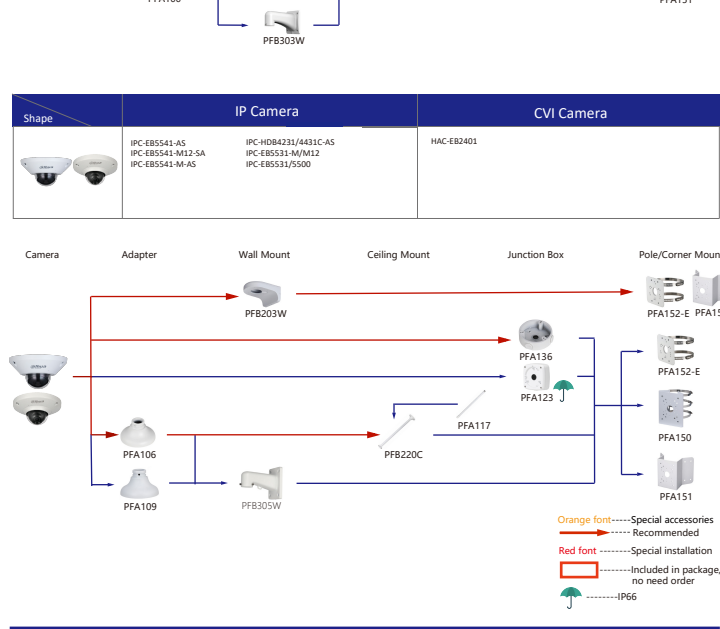

Selection of IP&CVI Dome Camera

Shape	IP Camera	CVI Camera
	IPC-EBW81200/81230/8630/8600/81242 IPC-EBW830-VC IPC-EBW81242-AS-S2 IPC-EBW81242-AS-VC-S2 IPC-EBW842-AS-VC IPC-EBW842-AS	HAC-EBW3802