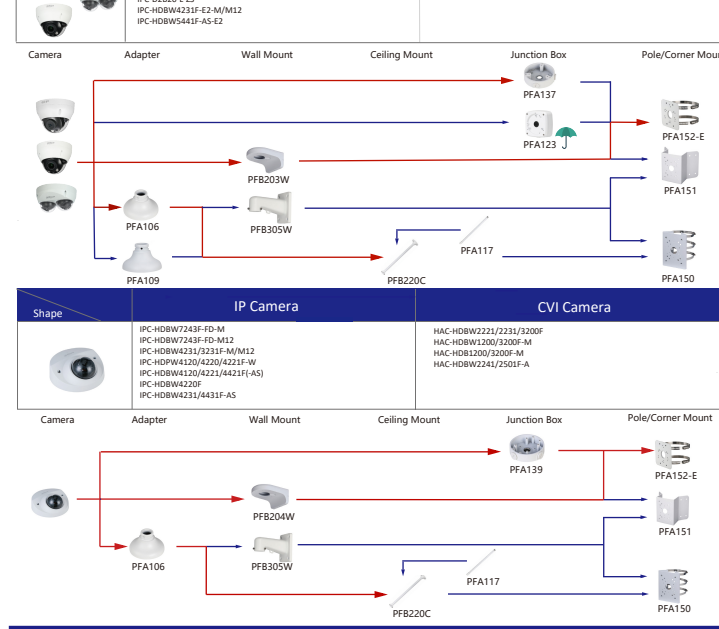

Selection of IP&CVI Dome Camera

Shape	IP Camera	CVI Camera
	IPC-HDBW3241F-FD-M/M12 IPC-HDBW541/841/2241F-AS-M IPC-HFW3241M-AS-I2 IPC-HDBW2431/2231F-AS-S2 IPC-HDBW3231/3433F-AS-AS IPC-HDBW5241F-M12-SA IPC-HDBW5241F-M12-SA	HAC-HDBW3802/3231E-ZH HAC-HDBW3231E-ZT HAC-HFW3231E-Z12 HAC-HFW3231E-Z HAC-HFW3231E-ZH HAC-HFW3231E-ZT HAC-HFW3802E-ZH-VP HAC-HFW3802E-Z-VP