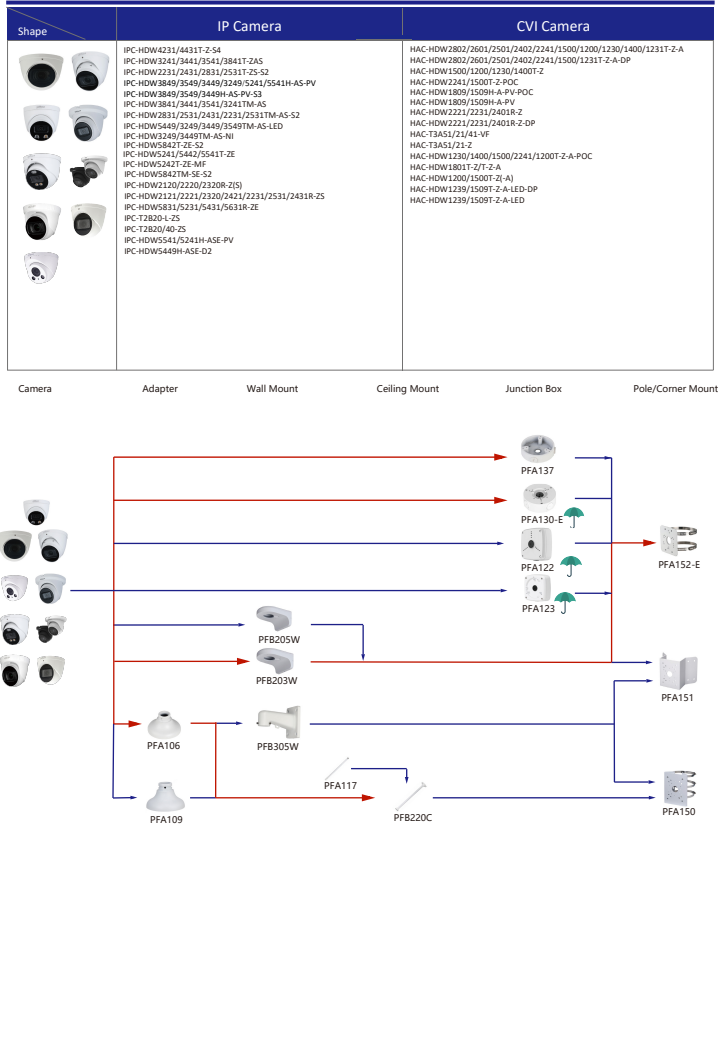

Selection of IP&CVI Eyeball Camera

Shape	IP Camera	CVI Camera
	IPC-HDW4120/4220/4221/4231/4421/4431M	HAC-HDW1100/1200/1220/1400/2221/2231/2401/2241/2501/1230/1500/1800M HAC-T2441/21

Shape	IP Camera	CVI Camera
	IPC-HDW2230/2431/2831/2531/2231T-AS-S2 IPC-HDW2239/2439T-AS-LED-S2	HAC-ME1100/1200/2221/1500/1200E HAC-ME1200/1500E-LED

Selection of IP&CVI Eyeball Camera

Shape	IP Camera	CVI Camera
		HAC-HDW1100/1200/1400/1200R HAC-T1441/51

Shape	IP Camera	CVI Camera
		HAC-HDW2501/2241TLMQ-A HAC-HDW1200/1400/1500/1231TLMQ(A)-LED HAC-HDW1400/1200/1500TQ(A) HAC-HDW2501TQ-A HAC-HDW1200TLMQ-A-POC

Selection of IP&CVI Eyeball Camera

Selection of IP&CVI Eyeball Camera

Selection of IP&CVI Eyeball Camera

Selection of IP&CVI Eyeball Camera

Selection of PTZ Camera

Shape	IP PTZ Camera	CVI PTZ Camera			
	SD60131/60225/60230/60430U-HNI SD60130/60220/60220/60230F-HNI SD65F230F-HNI SD65F233XA-HNR SD6AE230F-HNI SD6AE245/530U-HNI SD6AE240/830V-HNI SD60230U-HNI-SL (Stainless steel cameras are not recommended to use universal brackets)	SD6AL240-HNI SD6AL230F-HNI SD6AL245U-HNI SD6AL245U-HNI-IR SD6AL30V-HNI SD6AL445/233/245XA-HNR SD6AL445/233XA-HNR-IR			
Camera	Adapter	Wall Mount	Ceiling Mount	Junction Box	Pole/Corner Mount