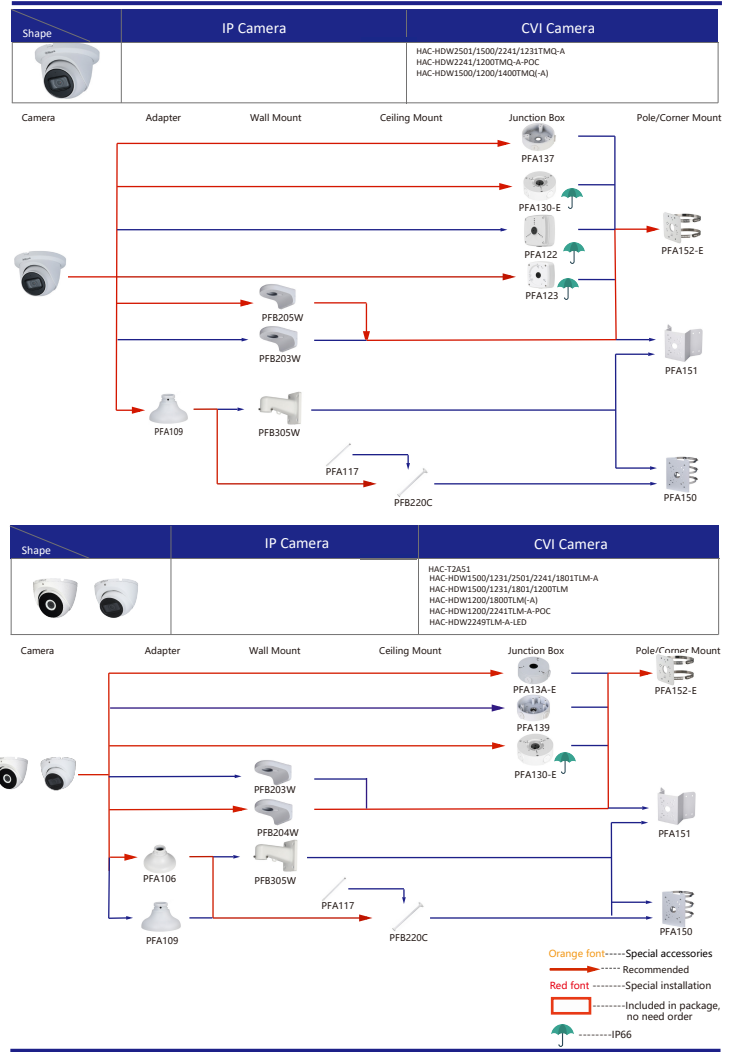

Selection of IP&CVI Eyeball Camera

Shape	IP Camera	CVI Camera
	IPC-HDW4120/4220/4221/4231/4421/4431M	HAC-HDW1100/1200/1220/1400/2221/2231/2401/2241/2501/1230/1500/1800M HAC-T2441/21

Shape	IP Camera	CVI Camera
	IPC-HDW2230/2431/2831/2531/2231T-AS-S2 IPC-HDW2239/2439T-AS-LED-S2	HAC-ME1100/1200/2221/1500/1200E HAC-ME1200/1500E-LED

Selection of IP&CVI Eyeball Camera

Shape	IP Camera	CVI Camera
		HAC-HDW1100/1200/1400/1200R HAC-T1441/51

Shape	IP Camera	CVI Camera
		HAC-HDW2501/2241TLMQ-A HAC-HDW1200/1400/1500/1231TLMQ(A)-LED HAC-HDW1400/1200/1500TQ(A) HAC-HDW2501TQ-A HAC-HDW1200TLMQ-A-POC

Selection of IP&CVI Eyeball Camera

Selection of IP&CVI Eyeball Camera

Selection of IP&CVI Eyeball Camera

Selection of IP&CVI Eyeball Camera

Selection of PTZ Camera

Shape	IP PTZ Camera	CVI PTZ Camera			
	SD60131/60225/60230/60430U-HNI SD60130/60220/60220/60230F-HNI SD65F230F-HNI SD65F233XA-HNR SD6AE230F-HNI SD6AE245/530U-HNI SD6AE240/830V-HNI SD60230U-HNI-SL (Stainless steel cameras are not recommended to use universal brackets)	SD6AL240-HNI SD6AL230F-HNI SD6AL245U-HNI SD6AL245U-HNI-IR SD6AL30V-HNI SD6AL445/233/245XA-HNR SD6AL445/233XA-HNR-IR			
Camera	Adapter	Wall Mount	Ceiling Mount	Junction Box	Pole/Corner Mount