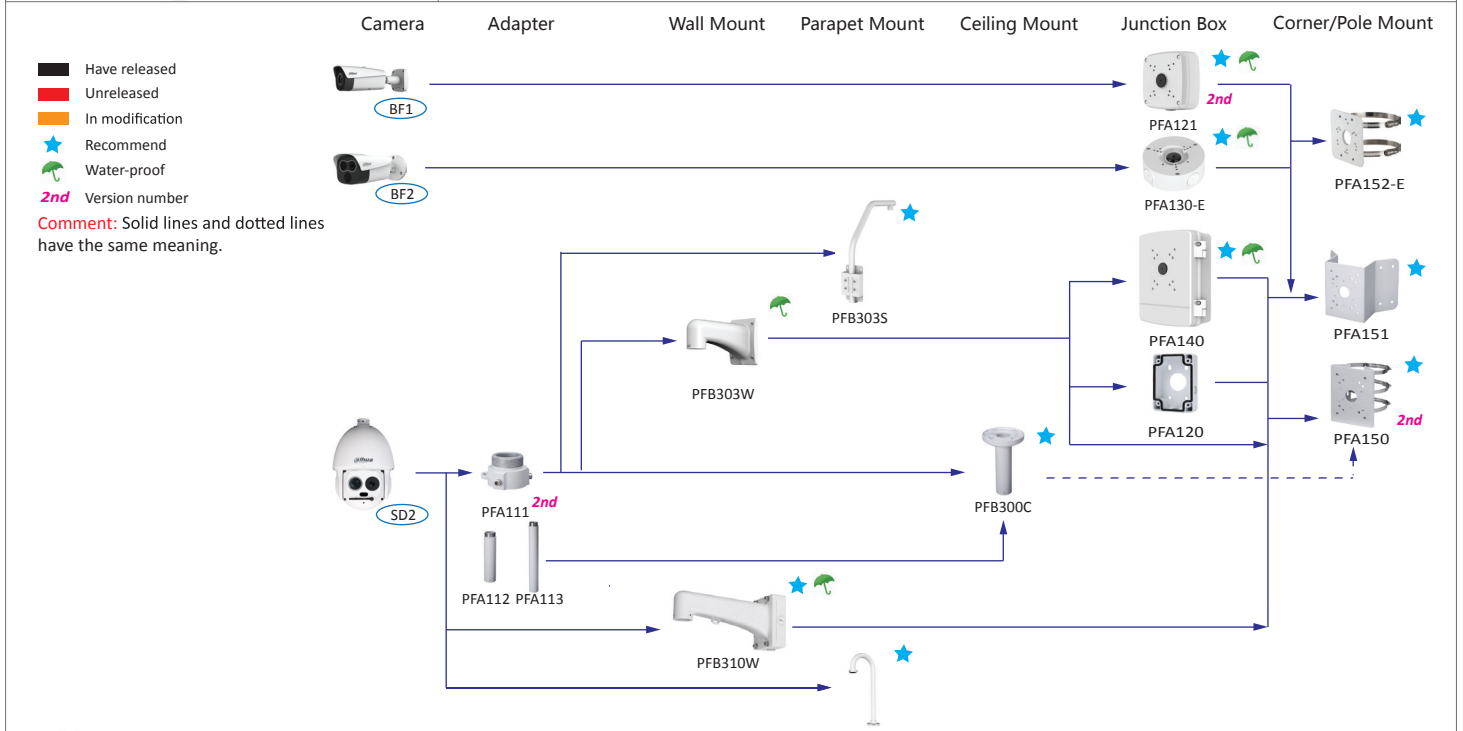

Selection of PTZ dome cameras

Shape	PTZ Dome		Shape	PTZ Dome	
	HDCVI	Network		HDCVI	Network
SD22	SD22204I-GC	SD22204T-GN, SD22404T-GN	SD59	SD59131/225/230/430I-HC	SD59131/225/230/430U-HNI
SD22(W)		SD22204T-GN-W, SD22404-GN-W	SD6AE	SD6AE230IA-HC	SD6AE230F-HNI, SD6AE530U-HNI, SD6AE240/830V-HNI
SD29		SD29204T-GN(-W)	SD6AL		SD6AL230F-HNI, SD6AL830V-HNI, SD6AL245U-HNI(-IR)
SD42	SD42116/212I-HC	SD42212T-HN	SD60	SD60131/225/230/430I-HC	SD60131/225/230/430U-HNI
SD40	SD40116/212I-HC	SD40212T-HN	SD65F	SD65F230IA-HC	SD65F230F-HNI
SD50	SD50131/225/230/430I-HC	SD50131/225/230/430U-HNI	SD6CE		SD6CE131/225/230U-HNI, SD6CE245U-HNI
SD49	SD49116/225/131/212I-HC	SD49212/225/412T-HN, SD49225T-HN-W	SD6C	SD6C131/225/230/430I-HC	SD6C131/225/230/430U-HNI
SD12		SD12200T-GN, SD12200T-GN-W, SD12203T-GN, SD12203T-GN-W	SD8A		SD8A840/440/240VI-HNI
SD1A		SD1A200T-GN, SD1A200T-GN-W, SD1A203T-GN, SD1A203T-GN-W	SD10		SD10A248V-HNI

Notes :

1. PTZ dome cameras have the **standard configurations**, and the configurations have been as follows.

Selection of Thermal series cameras

Shape	Thermal Series
BF1	TPC-BF5400/5600(-T)
BF2	TPC-BF2120(-T)
SD2	TPC-SD8420/8620(-T)

Notes :

1. PTZ dome cameras have the **standard configurations**, and the configurations have been as follows.

Shape	ITC
ITC1	ITC237-PW1B-IRZ, ITC217-PW1B-IRLZ
ITC2	ITC237-PU1B-L, ITC237-PU1B-IR
ITC3	ITC217-PW1B-IRLZ10
ITC4	ITC602-RU1A, ITC302-RU1A, ITC206-RU1A, ITC235-TU1A
ITC5	ITC231-RU1A-IRL-VF1042