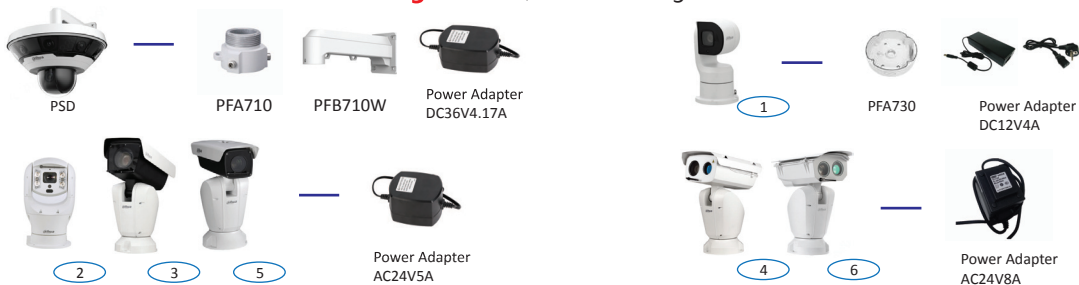

Notes :

1. PTZ dome cameras have the **standard configurations**, and the configurations have been as follows.

Shape	ITC
ITC1	ITC237-PW1B-IRZ, ITC217-PW1B-IRLZ
ITC2	ITC237-PU1B-L, ITC237-PU1B-IR
ITC3	ITC217-PW1B-IRLZ10
ITC4	ITC602-RU1A, ITC302-RU1A, ITC206-RU1A, ITC235-TU1A
ITC5	ITC231-RU1A-IRL-VF1042

Selection of all-environment series cameras

Shape	Camera	Shape	Camera
	PSD8802-A180, PSD81602-A360		HDBW8232E-Z-SL
	PTZ1A225U-IRA-N		SD60230U-HNI-SL
	PTZ19240V-IRB-N, PTZ19240V-IRB-N-B PTZ19245U-IRB-N, PTZ19245U-IRB-N-B		SDZW2030U-SL
	PTZ12248V-IRB-N		EPC230U
	PTZ12248V-LR8-N		EPC230U-PTZ
	PTZ12230F-IRB-N		EPC230U-PTZ-IR
	PTZ12230F-LR8-N		SDZW2000T-SL

- Have released
- Unreleased
- In modification
- ★ Recommend
- ☂ Water-proof
- 2nd Version number

Comment: Solid lines and dotted lines have the same meaning.

Notes :

1. PTZ dome cameras have the **standard configurations**, and the configurations have been as follows.