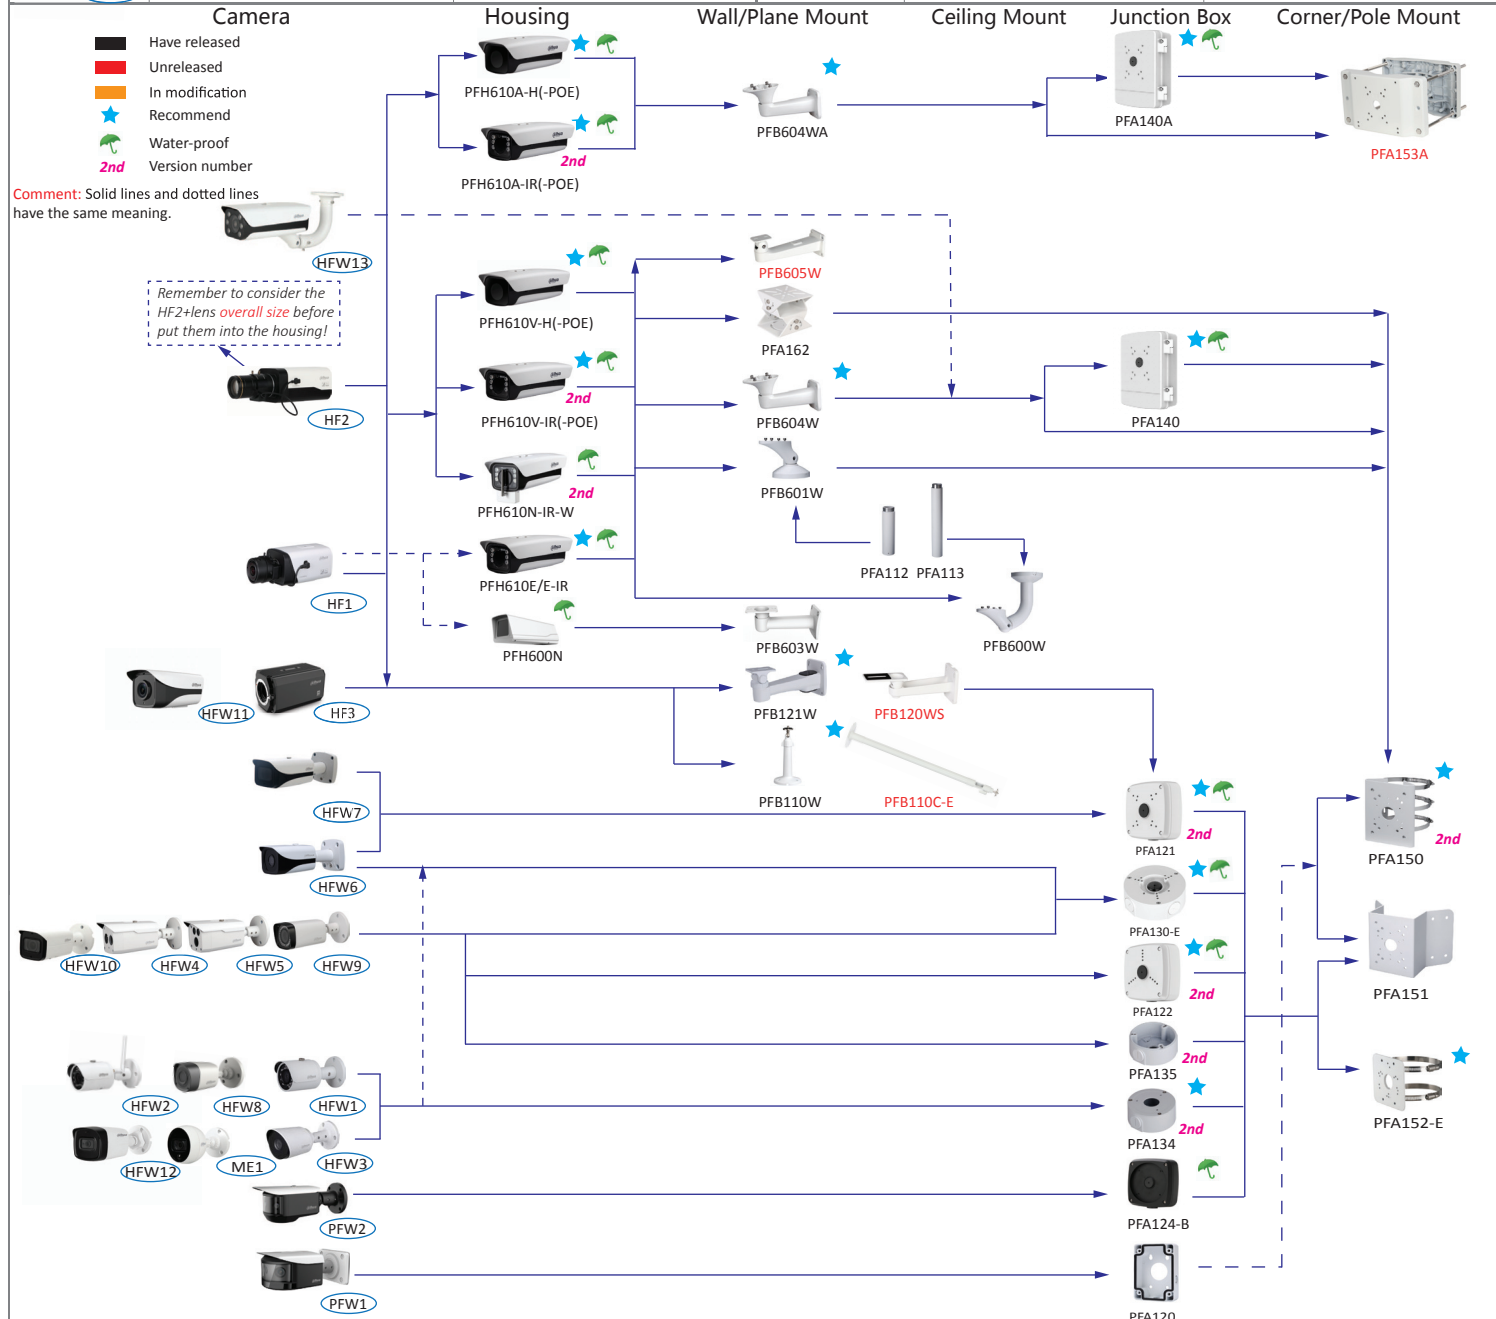

Selection of box cameras

Shape	HDCVI	Network	Shape	HDCVI	Network
	HFW1000/1100/1220/1230/1400/1500SL, HFW1000/1100/1200/1220/1230/2241/1400/2401/1500/2501S, LC1200SL-W, HFW1200/1400S-POC	HFW1230/4231/1431/4431S/1531S		ME1200/1400/2802B	
		HFW1120/1235/1320/1435S-W		HF3231E	HF81230E, HF5431/5231/81230E-E
	HFW1400T, LC1220T-TH, HFW1200/1230/1500T(-A)				HF8231/8232/8331/8630/8835F, HF8232F-NF, HF8242F-FD/FR, HF8231/8232/8331/8630F-E
	HFW1100/1220/1400B			HF3805G	
	HFW1100/1200/1220/1230/1400/1500D, HFW2401D				PFW8601/8800/8802-A180
	HFW2401E, HFW2241/2249/2501/2601/2802E-A	HFW4231/4431/4631/4831E-SE HFW1831E		PFW3601-A180	
	HFW3231E-Z, HFW3802E-Z/ZH-VP, HFW3231E-Z12	HFW8231/8331/81200/81230E-Z, HFW5231/8231/8331/5431/5830E-Z5, HFW5231E-Z12, HFW8231/8232/5231/8331/5431/5631/8630/5831/81230E-Z, HFW5231Z-Z12E, HFW8231/8331/5231/5431/5631/5831E-Z5E			HFW8242E-Z4FD-IRA-LED, HFW8242E-Z20FD-IRA-LED, HFW8242E-Z4FR-IRA-LED, HFW8242E-Z20FR-IRA-LED
	HFW1000/1100/1200/1220/1400R, HFW1000/1100/1220RM, B1A21, B2A21			HFW1200/1230/1500TL(-A)	
	HFW1100/1220/1400R-VF(-IRE6), HFW1200/1230/2401/1500R-Z-IRE6, HFW2231R-Z-IRE6-POC	HFW2231/2431R-ZS/VFS-IRE6			HFW4230M-4G-AS-I2
	HFW2241/2501/2601/2802T-Z-A(-DP), HFW2241/2249/2501/2802T-I8-A	HFW4231/4431/4631/4831T-ASE, HFW2231/2431/2531T-VFS/ZS/VFAS/ZAS, HFW4239T-ASE-NI, HFW2831T-ZS			