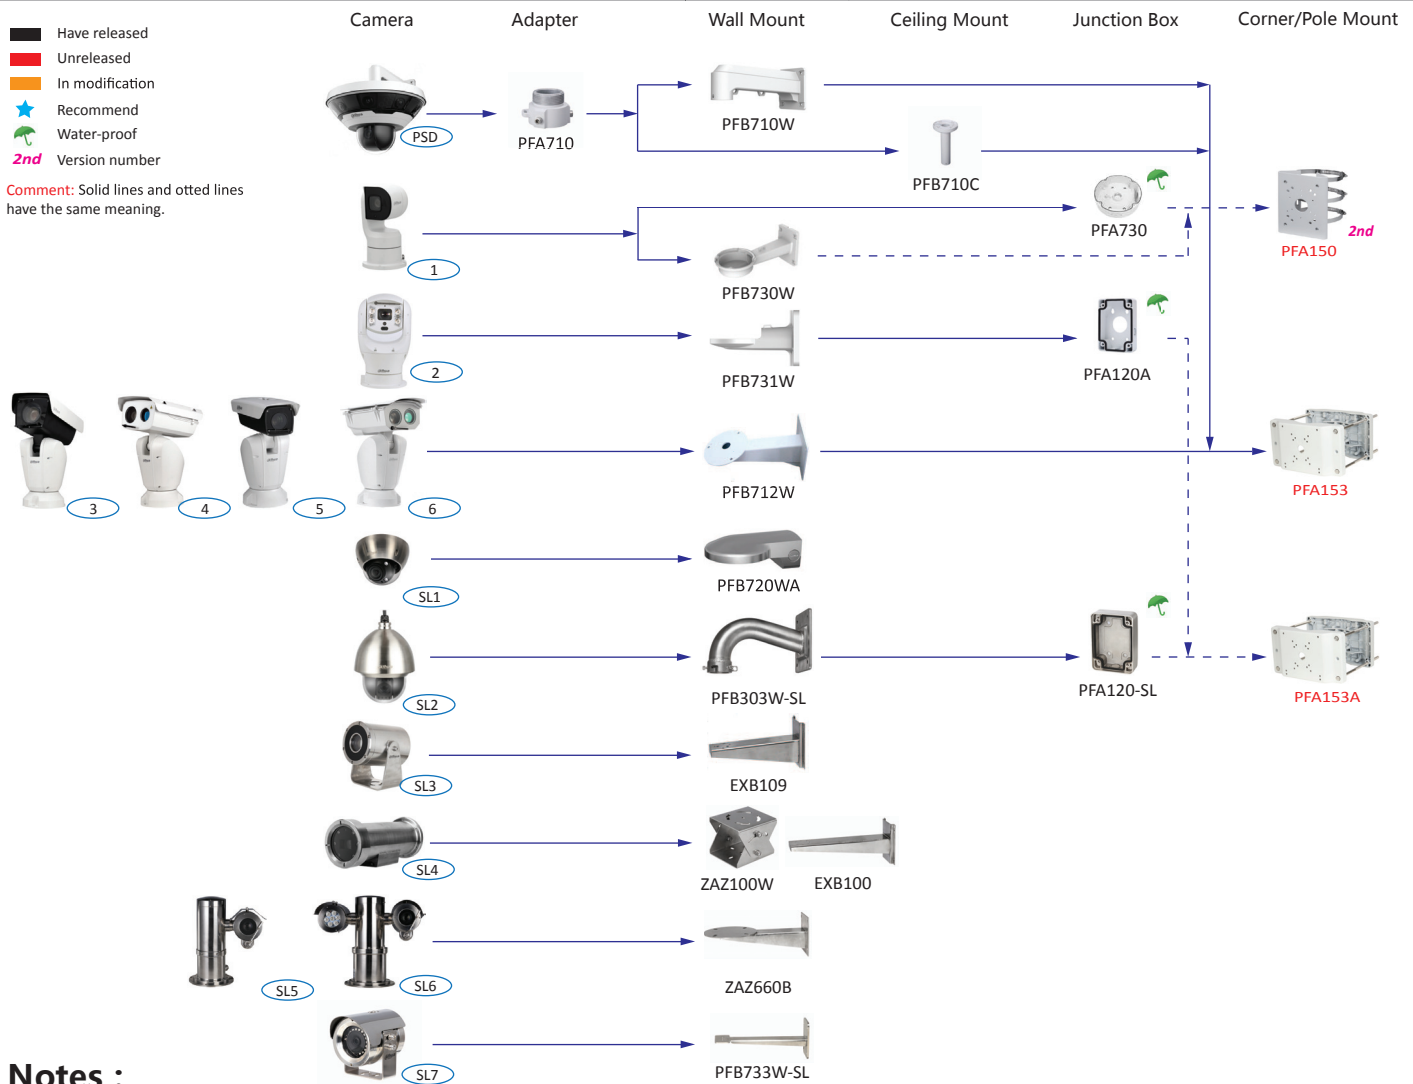

Notes :

1. PTZ dome cameras have the **standard configurations**, and the configurations have been as follows.

Selection of Thermal series cameras

Shape	Thermal Series
BF1	TPC-BF5400/5600(-T)
BF2	TPC-BF2120(-T)
SD2	TPC-SD8420/8620(-T)

Notes :

1. PTZ dome cameras have the **standard configurations**, and the configurations have been as follows.

Shape	ITC
ITC1	ITC237-PW1B-IRZ, ITC217-PW1B-IRLZ
ITC2	ITC237-PU1B-L, ITC237-PU1B-IR
ITC3	ITC217-PW1B-IRLZ10
ITC4	ITC602-RU1A, ITC302-RU1A, ITC206-RU1A, ITC235-TU1A
ITC5	ITC231-RU1A-IRL-VF1042

Selection of all-environment series cameras

Shape	Camera	Shape	Camera
	PSD8802-A180, PSD81602-A360		HDBW8232E-Z-SL
	PTZ1A225U-IRA-N		SD60230U-HNI-SL
	PTZ19240V-IRB-N, PTZ19240V-IRB-N-B PTZ19245U-IRB-N, PTZ19245U-IRB-N-B		SDZW2030U-SL
	PTZ12248V-IRB-N		EPC230U
	PTZ12248V-LR8-N		EPC230U-PTZ
	PTZ12230F-IRB-N		EPC230U-PTZ-IR
	PTZ12230F-LR8-N		SDZW2000T-SL

- Have released
- Unreleased
- In modification
- ★ Recommend
- ☂ Water-proof
- 2nd Version number

Comment: Solid lines and dotted lines have the same meaning.

Notes :

1. PTZ dome cameras have the **standard configurations**, and the configurations have been as follows.