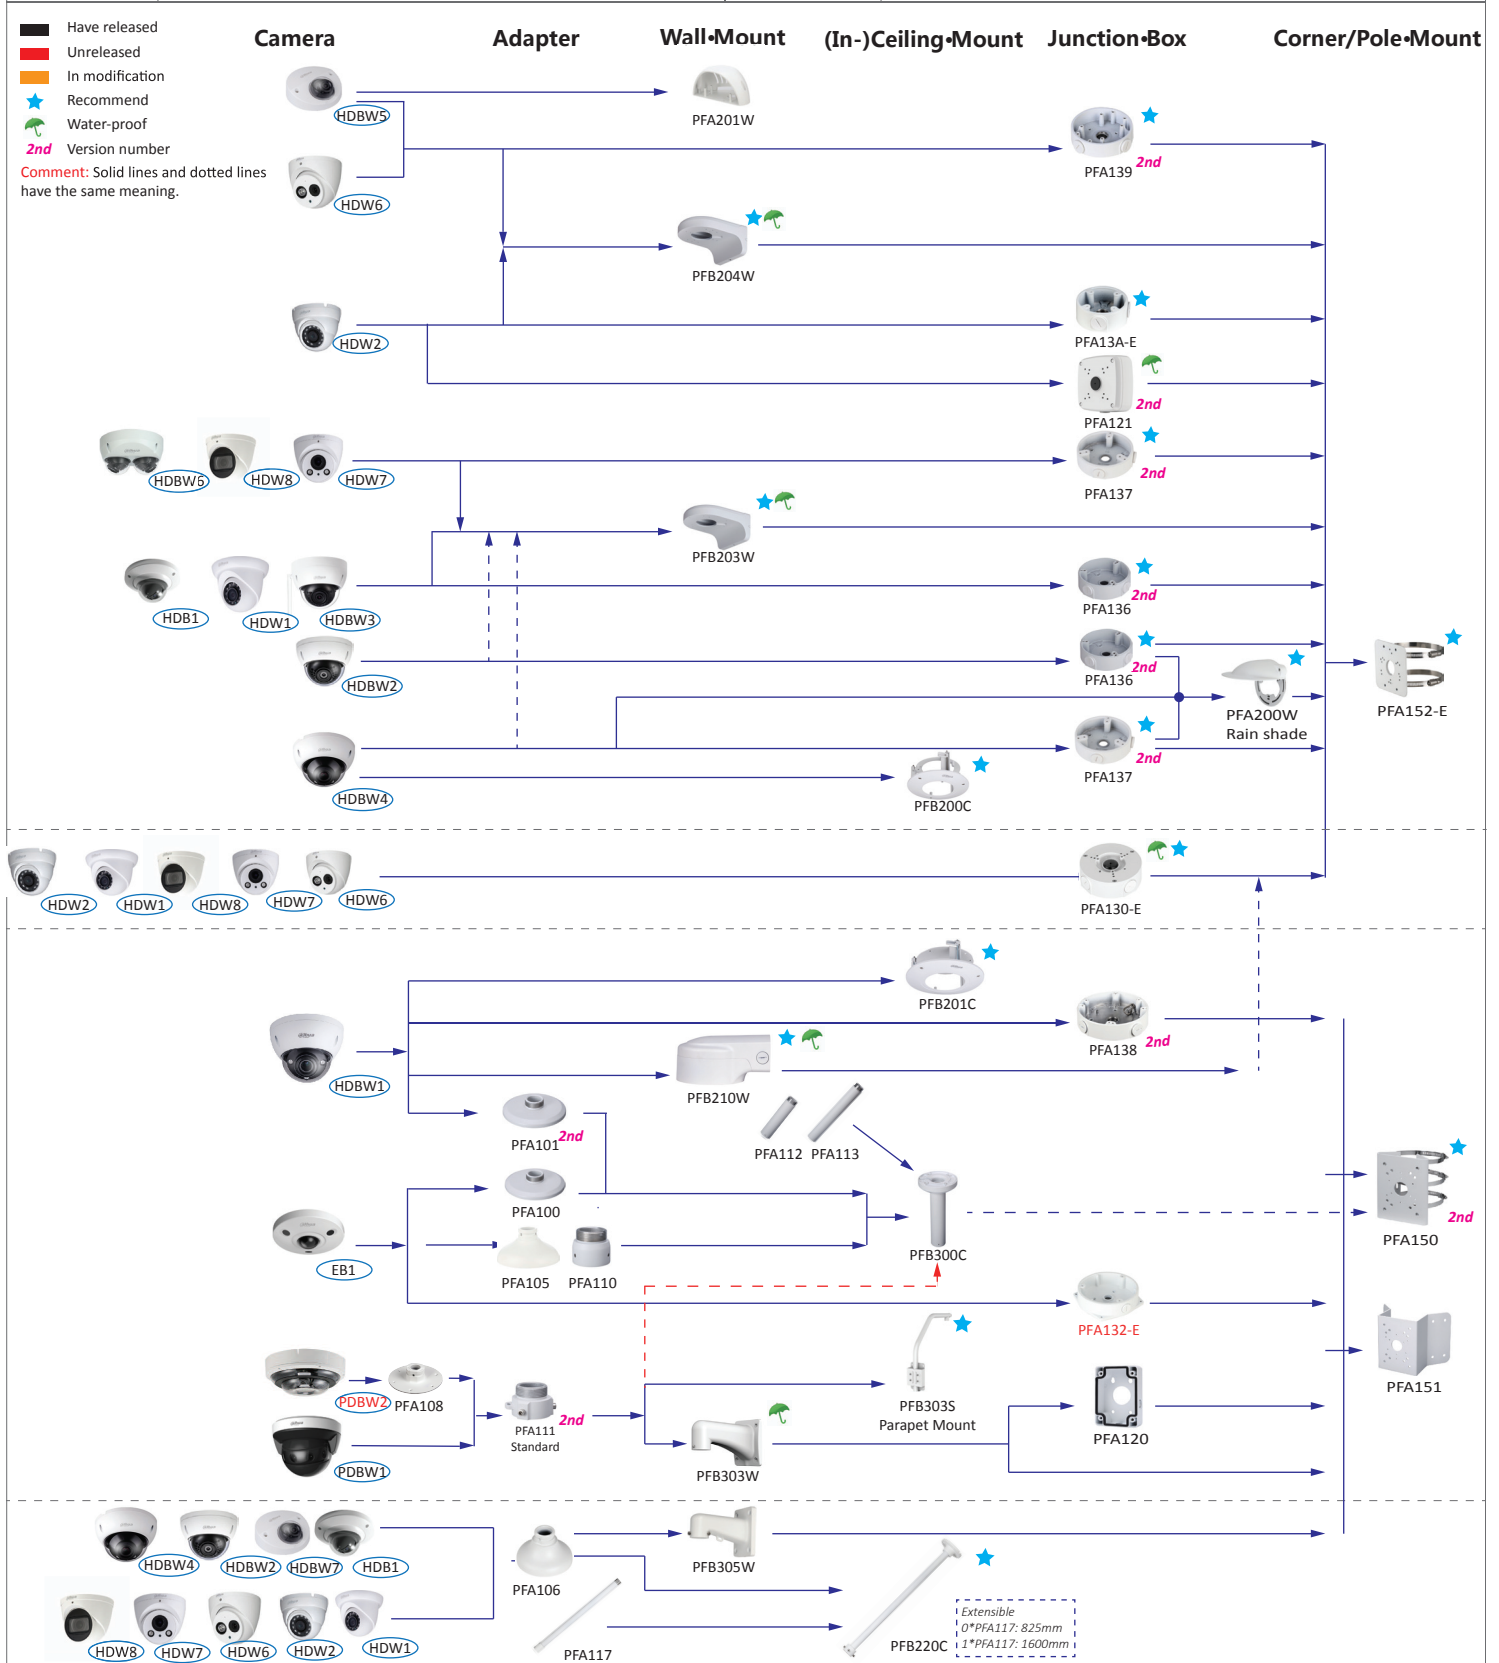

Selection of dome cameras

Shape	Network	Shape	Network
(HDB1)	HDB4231/4431C-AS, EB5531(-M/M12)	(HDBW1)	HDBW8231/8331/81200/81230E-Z, HDBW8231/8331/5231/5431/5631/5831E-Z5E, HDB5331E, HDBW5331E, HDBW8242E-Z4FD, HDBW8242E-Z4FR, HDBW8231/8232/8331/8630/81230/5231/5431/5631/5831E-ZE
(HDW1)	HDW1230/1431/1531S	(HDBW2)	HDBW1230/1431/1531E(-S), HDBW4231/4431/4631/4831E-ASE
(HDW2)	HDW4231/4431M	(HDBW3)	HDBW1120/1320/1235/1435E-W, HDBW1230/1430E-AW
(HDW6)	HDW4231/4431/4830EM-AS, HDW4231/4431/4631/4831EM-ASE	(HDBW4)	HDBW2831R-ZS, HDBW5231/5431/5631/5831R-ZE, HDBW2231/2421/2431/2531R-ZS/VFS, HDBW2831R-ZS, HDBW1831R
(HDW7)	HDW2121/2221/2230/2231/2320/2421/2431/2531R-ZS, HDW5231/5431/5830R-Z	(HDBW5)	HDBW4231/4431F-AS/M/M12, HDBW4231F-MPC/M12PC
(HDW8)	HDW5231/5431/5631/5831R-ZE	(HDBW6)	HDBW4231F-E2-M
(EB1)	EBW8630/81230, EBW8630-IVC	(PDBW2)	PDBW5831-B360
(PDBW1)	PDBW8800/8802-A180