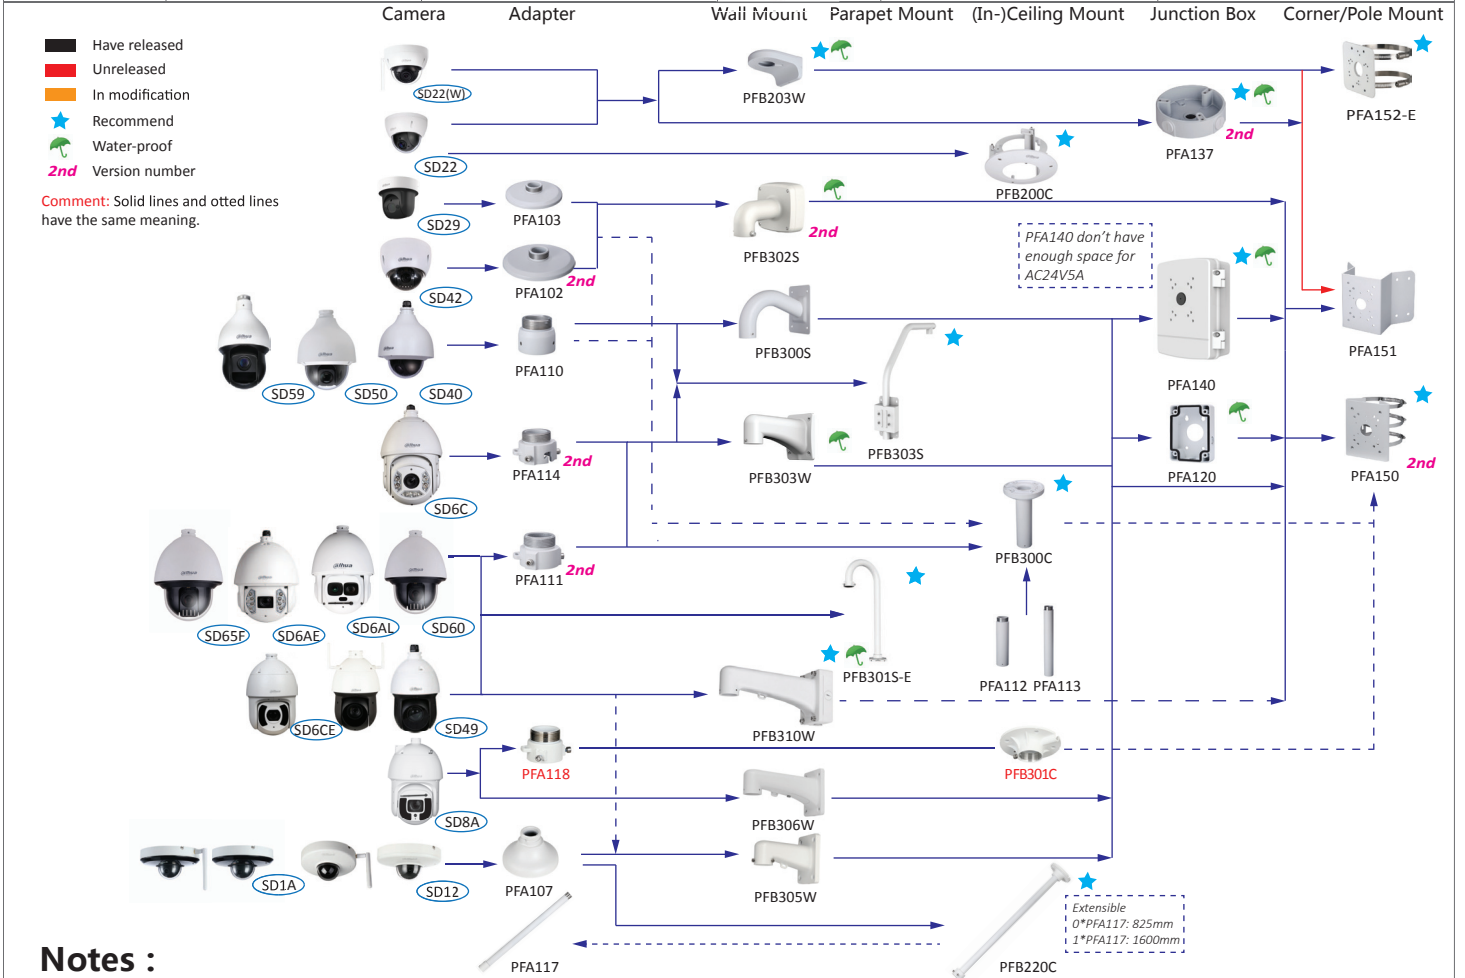

Selection of PTZ dome cameras

Shape	PTZ Dome		Shape	PTZ Dome	
	HDCVI	Network		HDCVI	Network
SD22	SD22204I-GC	SD22204T-GN, SD22404T-GN	SD59	SD59131/225/230/430I-HC	SD59131/225/230/430U-HNI
SD22(W)		SD22204T-GN-W, SD22404-GN-W	SD6AE	SD6AE230IA-HC	SD6AE230F-HNI, SD6AE530U-HNI, SD6AE240/830V-HNI
SD29		SD29204T-GN(-W)	SD6AL		SD6AL230F-HNI, SD6AL830V-HNI, SD6AL245U-HNI(-IR)
SD42	SD42116/212I-HC	SD42212T-HN	SD60	SD60131/225/230/430I-HC	SD60131/225/230/430U-HNI
SD40	SD40116/212I-HC	SD40212T-HN	SD65F	SD65F230IA-HC	SD65F230F-HNI
SD50	SD50131/225/230/430I-HC	SD50131/225/230/430U-HNI	SD6CE		SD6CE131/225/230U-HNI, SD6CE245U-HNI
SD49	SD49116/225/131/212I-HC	SD49212/225/412T-HN, SD49225T-HN-W	SD6C	SD6C131/225/230/430I-HC	SD6C131/225/230/430U-HNI
SD12		SD12200T-GN, SD12200T-GN-W, SD12203T-GN, SD12203T-GN-W	SD8A		SD8A840/440/240VI-HNI
SD1A		SD1A200T-GN, SD1A200T-GN-W, SD1A203T-GN, SD1A203T-GN-W	SD10		SD10A248V-HNI