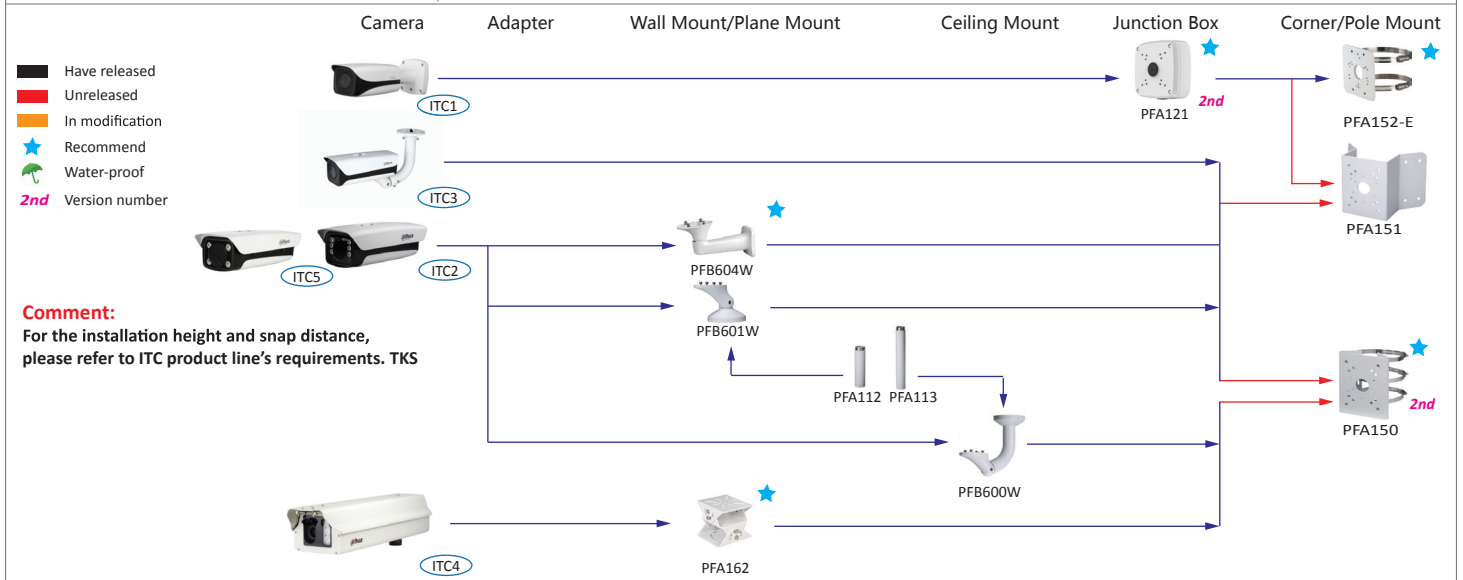

Notes :

1. PTZ dome cameras have the **standard configurations**, and the configurations have been as follows.

Selection of Thermal series cameras

Shape	Thermal Series
BF1	TPC-BF5400/5600(-T)
BF2	TPC-BF2120(-T)
SD2	TPC-SD8420/8620(-T)

Notes :

1. PTZ dome cameras have the **standard configurations**, and the configurations have been as follows.

Shape	ITC
ITC1	ITC237-PW1B-IRZ, ITC217-PW1B-IRLZ
ITC2	ITC237-PU1B-L, ITC237-PU1B-IR
ITC3	ITC217-PW1B-IRLZ10
ITC4	ITC602-RU1A, ITC302-RU1A, ITC206-RU1A, ITC235-TU1A
ITC5	ITC231-RU1A-IRL-VF1042

- Have released
- Unreleased
- In modification
- ★ Recommend
- ☂ Water-proof
- 2nd Version number

Comment: Solid lines and dotted lines have the same meaning.

Notes :

1. PTZ dome cameras have the **standard configurations**, and the configurations have been as follows.